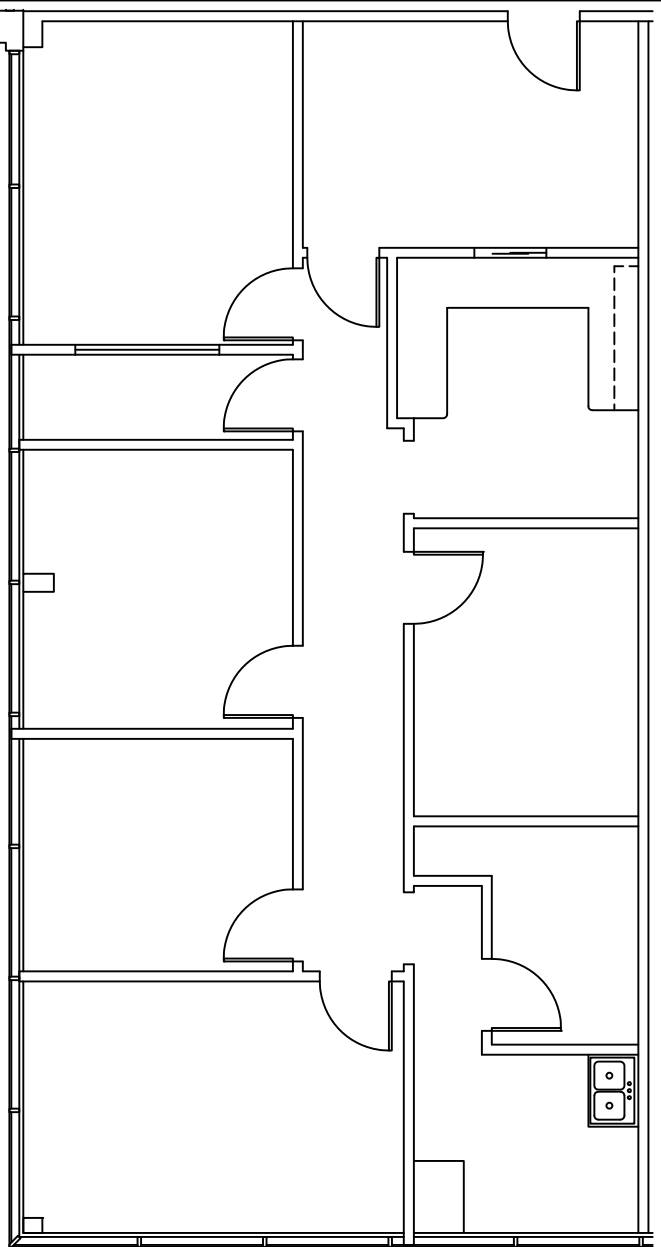

CENTRE PLACE

1422 W. Main Street  
Lewisville, Texas 75067

KATHRYN DR

SITE PLAN

Suite 205 – 1,721 SQ. FT.

SCALE = 1/8" = 1'-0"

FIRST COMMERCIAL REALTY, LLC

2016 Justin Road, Suite 300  
Lewisville, Texas 75077  
www.firstcommercialrealty.com  
972-966-1111