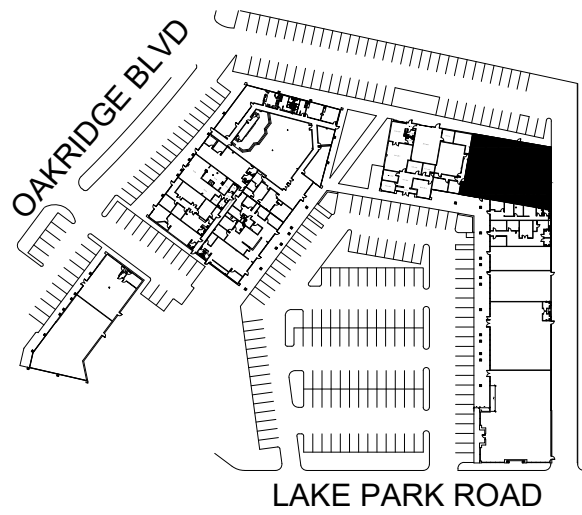

**LAKE PARK PLAZA  
SHOPPING CENTER  
359 LAKE PARK ROAD  
LEWISVILLE, TEXAS 75057**

 **SITE PLAN**

 **SUITE 124 - 5,014 SQ. FT.**  
SCALE = 1/16" - 1'-0"

**FIRST COMMERCIAL REALTY, LLC**  
2016 Justin Road, Suite 300  
Lewisville, Texas 75077  
[www.firstcommercialrealty.com](http://www.firstcommercialrealty.com)  
972-966-1111