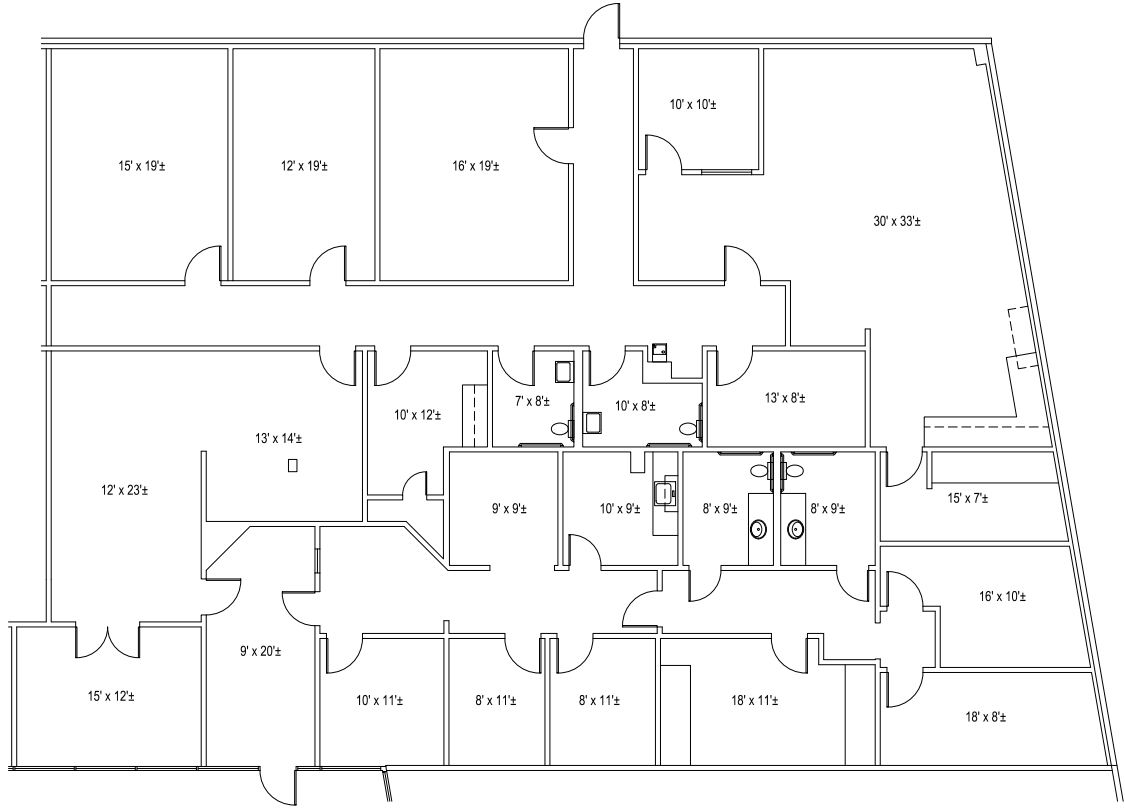

**LAKE PARK PLAZA  
SHOPPING CENTER  
359 LAKE PARK ROAD  
LEWISVILLE, TEXAS 75057**

 **SITE PLAN**

 **SUITE 124 - 5,014 SQ. FT.**  
SCALE = 1/16" - 1'-0"

**FIRST COMMERCIAL REALTY, LLC**  
2016 Justin Road, Suite 300  
Lewisville, Texas 75077  
[www.firstcommercialrealty.com](http://www.firstcommercialrealty.com)  
972-966-1111