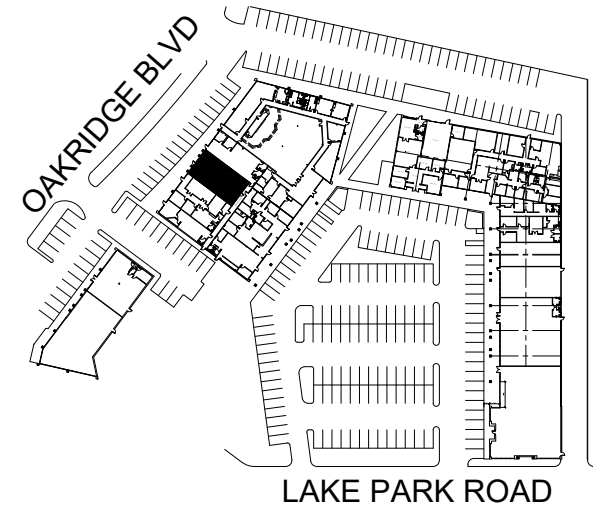

**LAKE PARK PLAZA
SHOPPING CENTER
359 LAKE PARK ROAD
LEWISVILLE, TEXAS 75057**

SITE PLAN

SUITE 110 - 1,545 SQ. FT.

SCALE = 3/32" - 1'-0"

FIRST COMMERCIAL REALTY, LLC

2016 Justin Road, Suite 300

Lewisville, Texas 75077