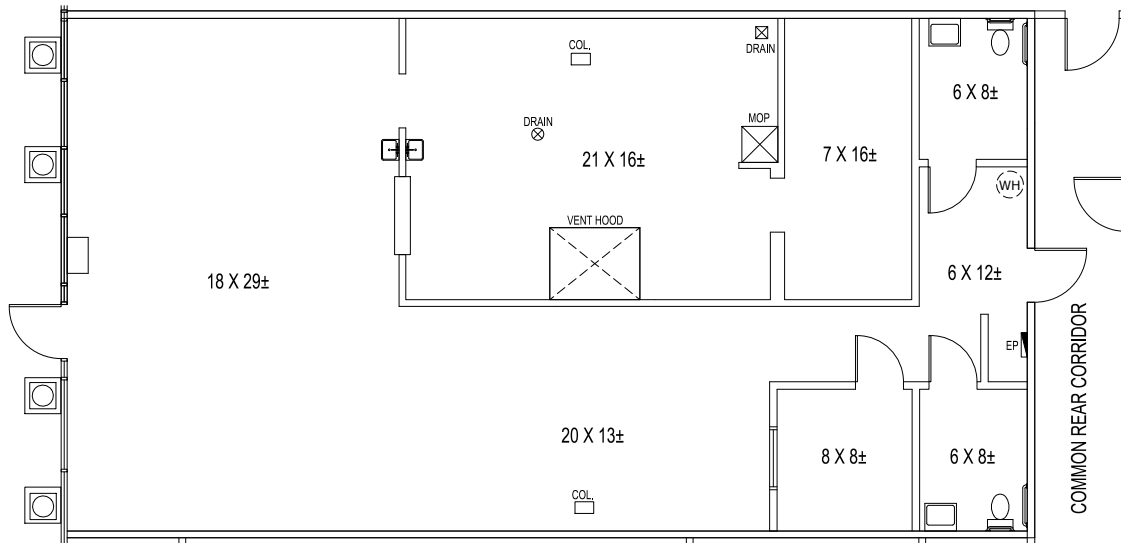

**LAKE PARK PLAZA
SHOPPING CENTER
359 LAKE PARK ROAD
LEWISVILLE, TEXAS 75057**

SITE PLAN

SUITE 110 - 1,545 SQ. FT.

SCALE = 3/32" - 1'-0"

FIRST COMMERCIAL REALTY, LLC

2016 Justin Road, Suite 300

Lewisville, Texas 75077