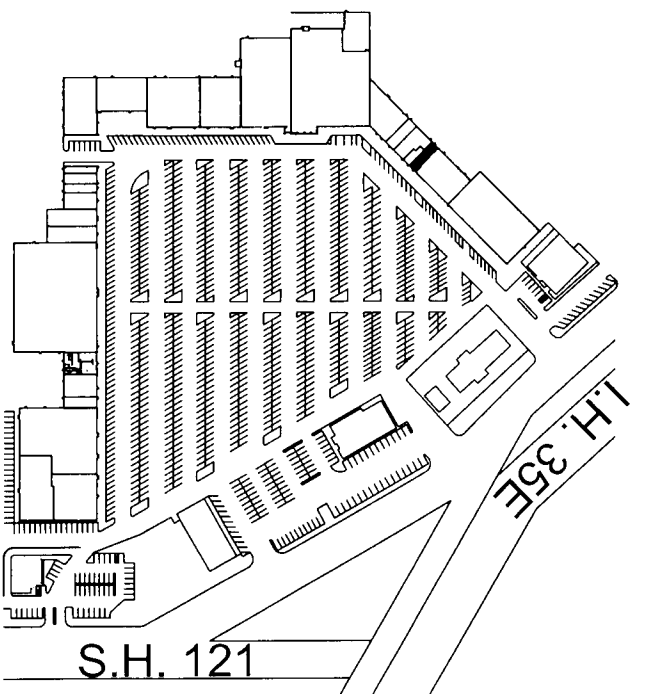

LAKELAND PLAZA SHOPPING CENTER
1165 S. Stemmons Frwy.
Lewisville, Texas 75067

SITE PLAN

Suite 116 – 937 SQ. FT.

SCALE = 3/32" = 1'-0"

FIRST COMMERCIAL REALTY, LLC

2016 Justin Road, Suite 300

Lewisville, Texas 75077