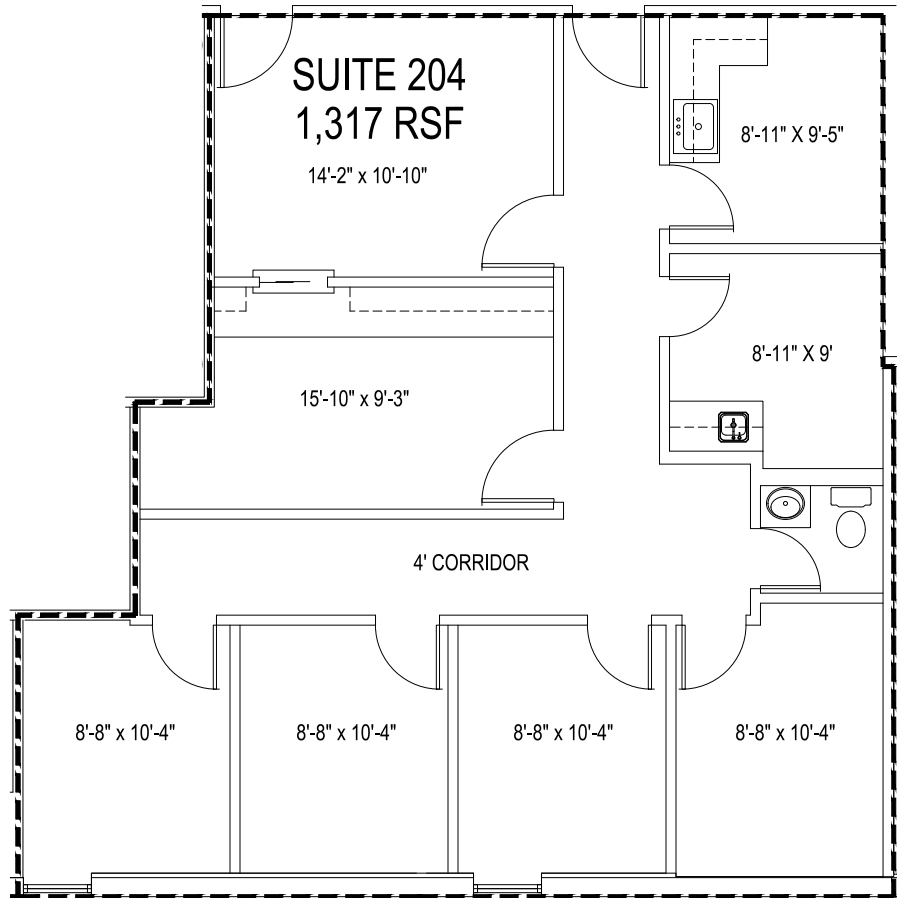

**560 WEST MAIN STREET
LEWISVILLE, TEXAS 75057**

W. MAIN STREET

SITE PLAN

SUITE 204 - 1,317 SQ. FT.

SCALE = 1/8" = 1'-0"

FIRST COMMERCIAL REALTY, LLC

2016 Justin Road, Suite 300

Lewisville, Texas 75077