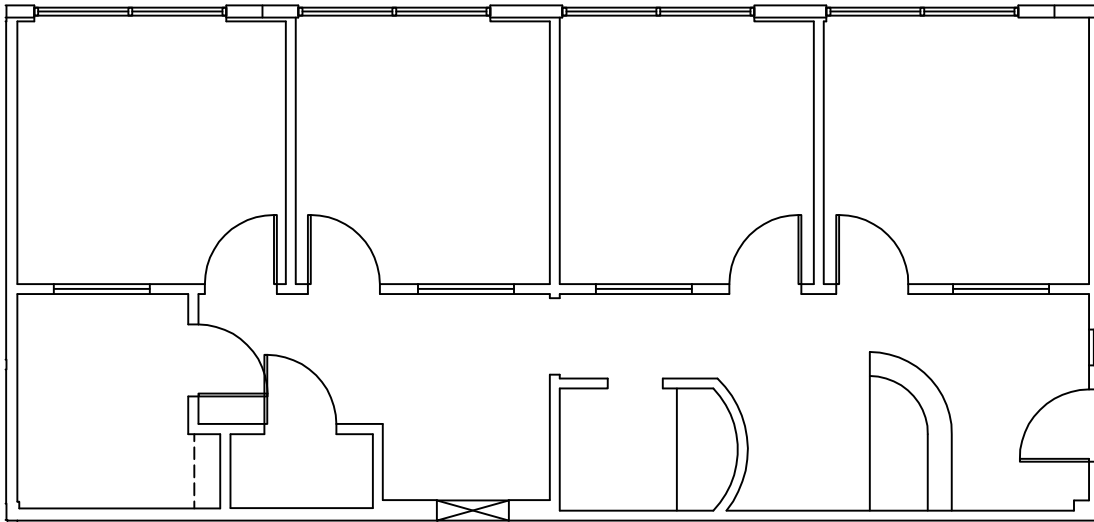

LAKELAND OFFICE BUILDING
1165 S. STEMMONS FRWY.
LEWISVILLE, TEXAS 75067

SITE/KEY PLAN

SUITE 275 -
1,215 SQ. FT.

SCALE = 1/8" = 1'-0"

FIRST COMMERCIAL REALTY, LLC
2016 Justin Road, Suite 300
Lewisville, Texas 75077
www.firstcommercialrealty.com
972-966-1111