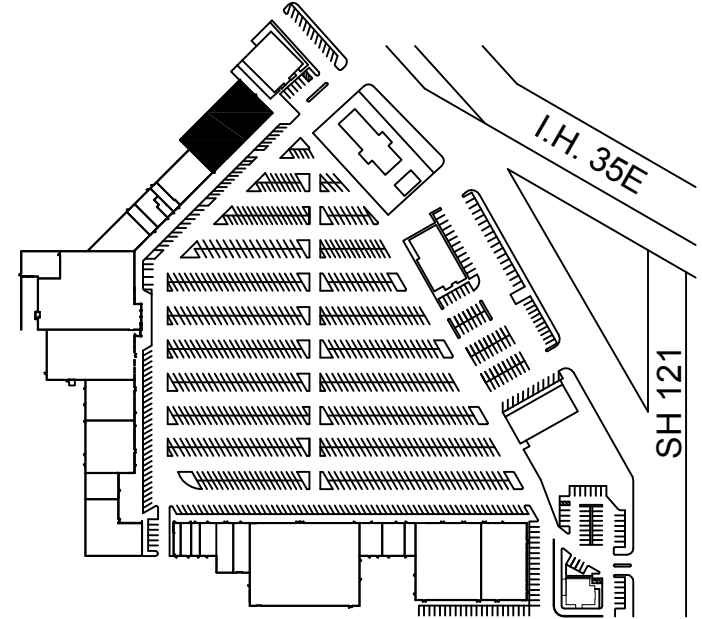

LAKELAND OFFICE BUILDING
1165 S. STEMMONS FRWY.
LEWISVILLE, TEXAS 75067

SITE/KEY PLAN

SUITE 275 -
1,215 SQ. FT.

SCALE = 1/8" = 1'-0"

FIRST COMMERCIAL REALTY, LLC
2016 Justin Road, Suite 300
Lewisville, Texas 75077
www.firstcommercialrealty.com
972-966-1111