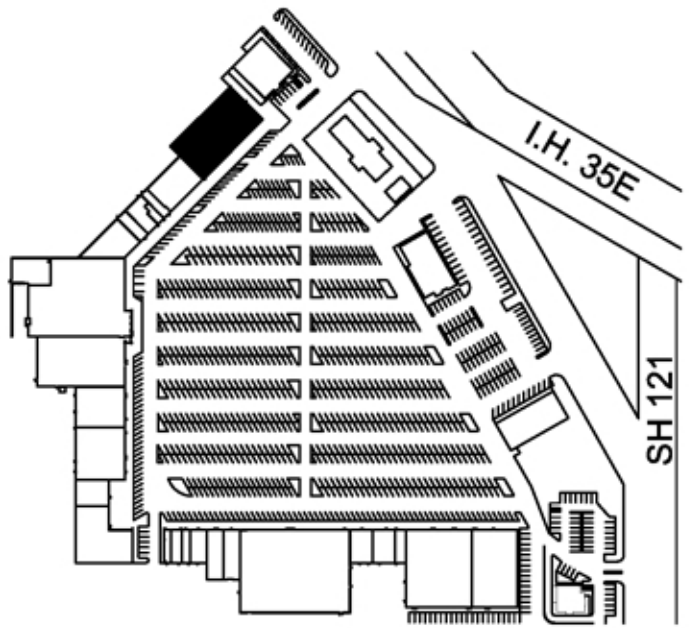

LAKELAND OFFICE BUILDING  
1165 S. Stemmons Frwy.  
Lewisville, Texas 75067

 SITE/KEY PLAN

 Suite 233 – 4,994 SQ. FT.  
SCALE = 1/16" = 1'-0"

FIRST COMMERCIAL REALTY, LLC  
2016 Justin Road, Suite 300  
Lewisville, Texas 75077  
[www.firstcommercialrealty.com](http://www.firstcommercialrealty.com)  
972-966-1111