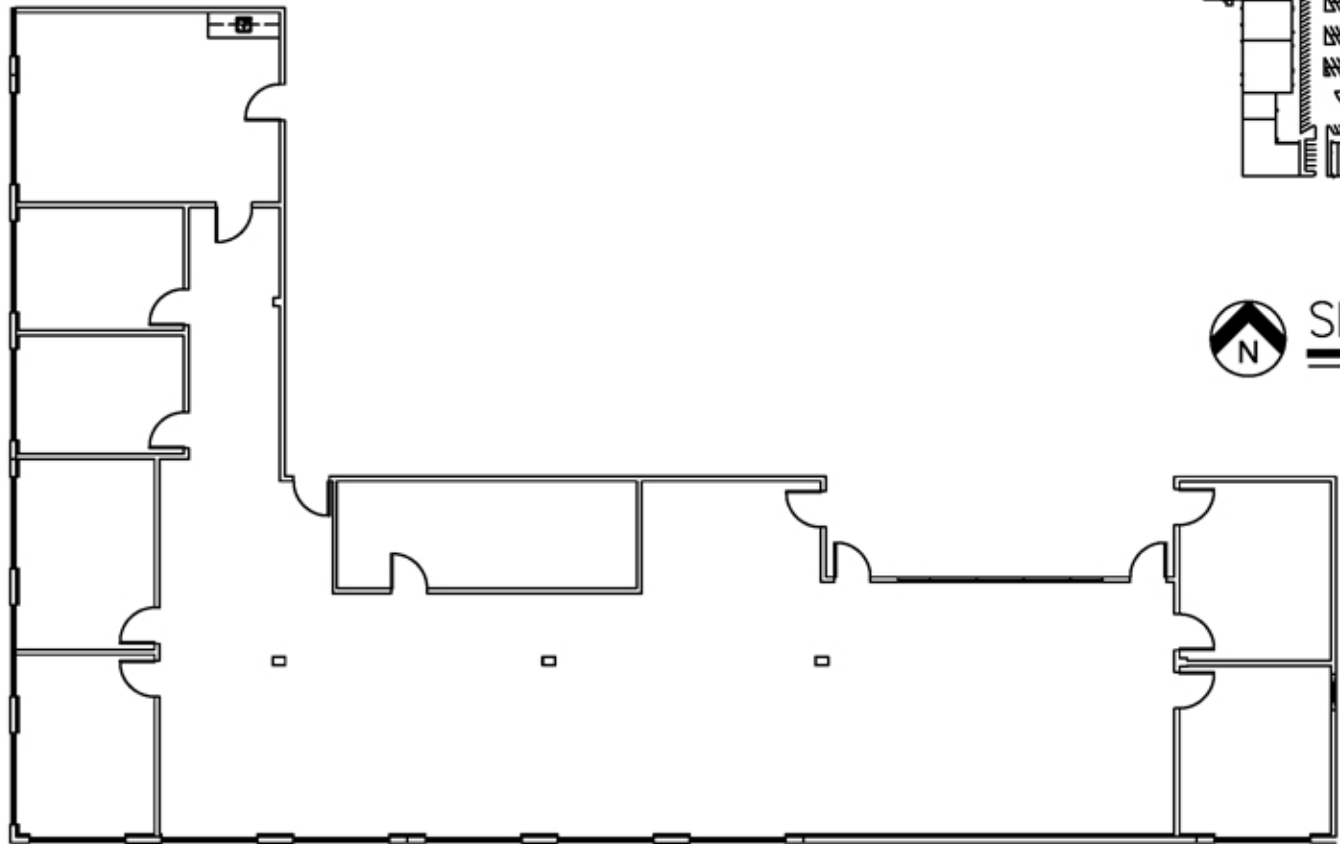

LAKELAND OFFICE BUILDING  
1165 S. Stemmons Frwy.  
Lewisville, Texas 75067

 SITE/KEY PLAN

 Suite 233 – 4,994 SQ. FT.  
SCALE = 1/16" = 1'-0"

FIRST COMMERCIAL REALTY, LLC  
2016 Justin Road, Suite 300  
Lewisville, Texas 75077  
[www.firstcommercialrealty.com](http://www.firstcommercialrealty.com)  
972-966-1111