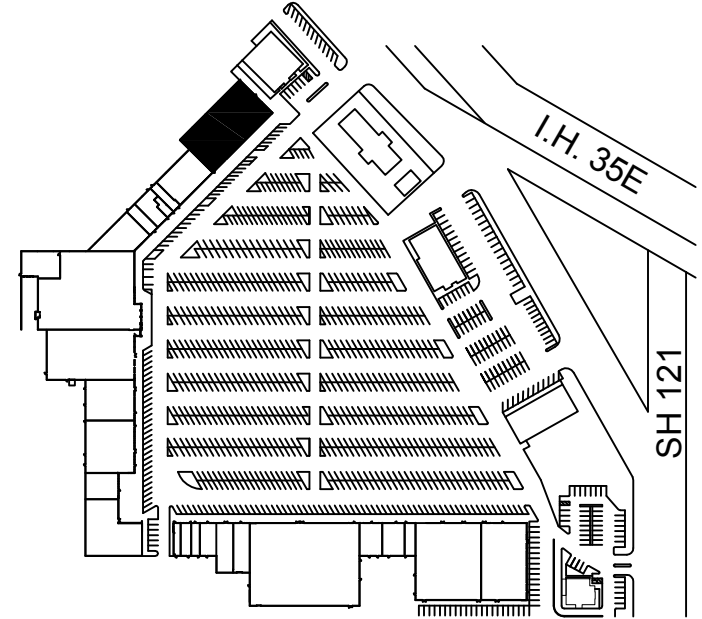

LAKELAND OFFICE BUILDING
1165 S. STEMMONS FRWY.
LEWISVILLE, TEXAS 75067

SITE/KEY PLAN

FIRST COMMERCIAL REALTY, LLC
2016 Justin Road, Suite 300
Lewisville, Texas 75077
www.firstcommercialrealty.com
972-966-1111

SUITE 202-
814 SQ. FT.

SCALE = 1/8" = 1'-0"