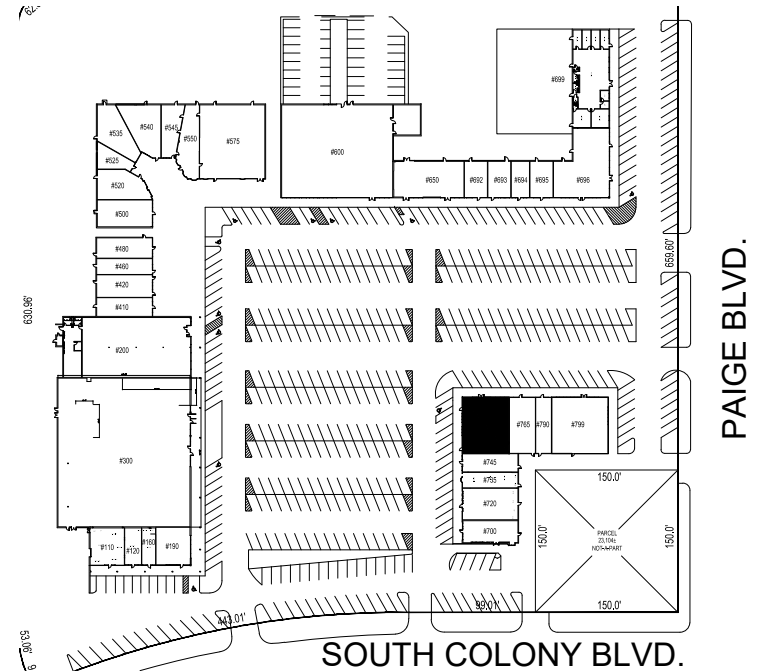

**COLONY SQUARE**  
**5201 SOUTH COLONY BLVD.**  
**THE COLONY, TEXAS 75056**

**SUITE 760 - 3,000 SQ. FT.**

SCALE = 3/32" - 1'-0"

**SITE PLAN**

**FIRST COMMERCIAL REALTY, LLC**

2016 Justin Road, Suite 300

Lewisville, Texas 75077