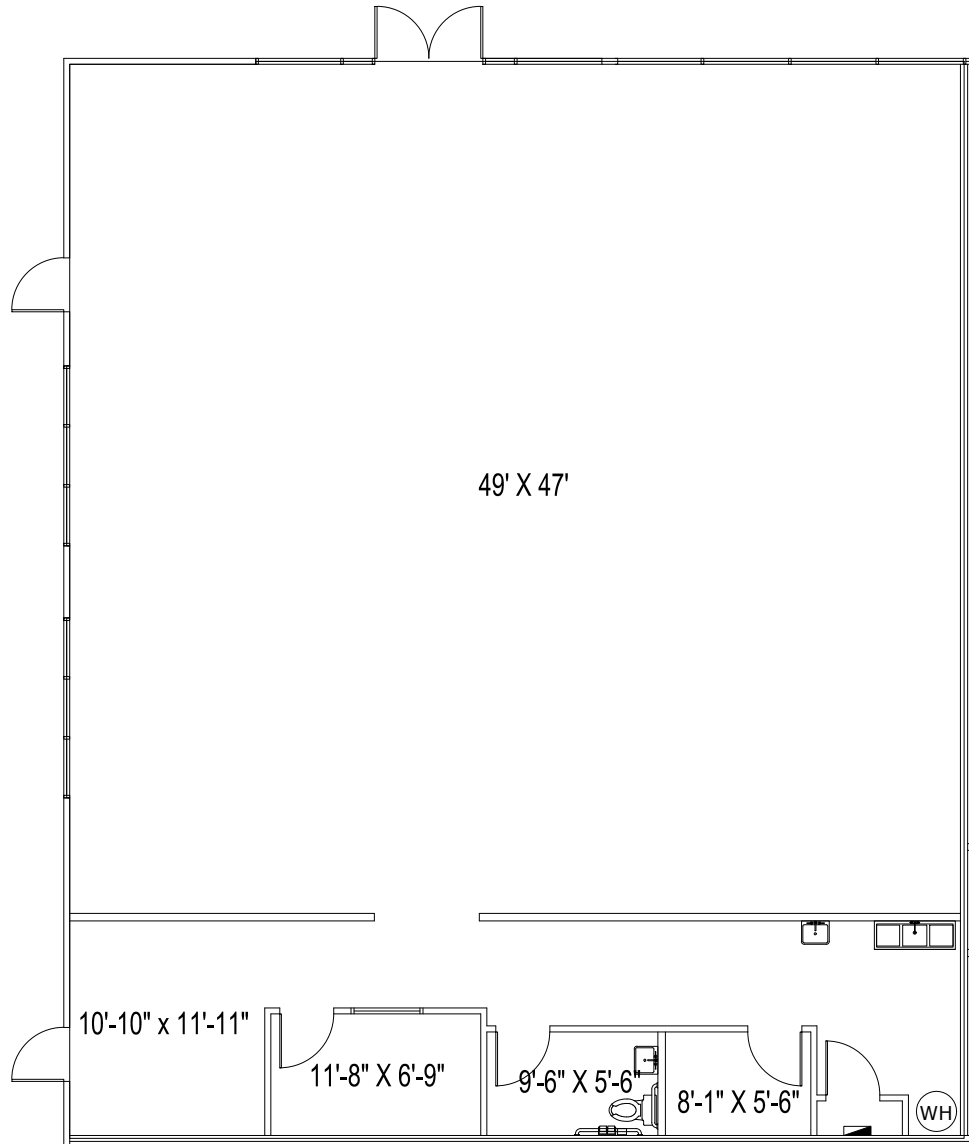

**COLONY SQUARE**  
**5201 SOUTH COLONY BLVD.**  
**THE COLONY, TEXAS 75056**

**SUITE 760 - 3,000 SQ. FT.**

SCALE = 3/32" - 1'-0"

**SITE PLAN**

**FIRST COMMERCIAL REALTY, LLC**

2016 Justin Road, Suite 300

Lewisville, Texas 75077