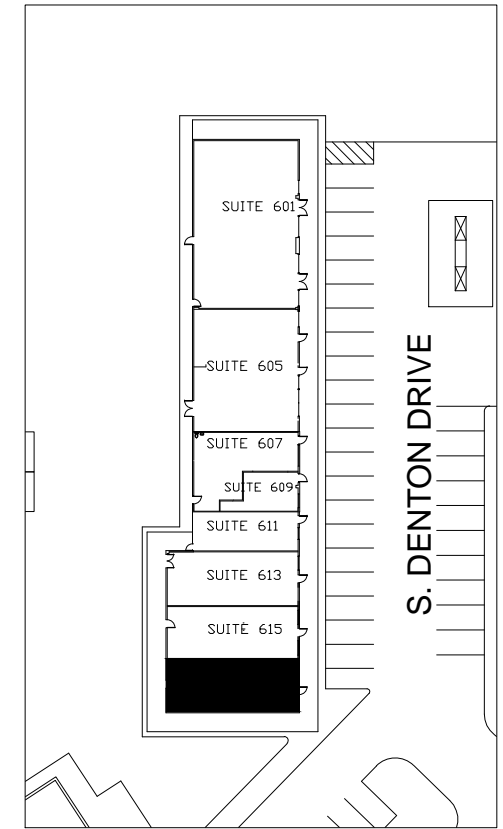

# LAKELAND CITIES

601-629 S. DENTON DRIVE  
LAKE DALLAS, TEXAS 75065

## SITE PLAN

**SUITE 617 - 1,020 SQ. FT.**

SCALE = 1/8" = 1'-0"

FIRST COMMERCIAL REALTY, LLC

2016 Justin Road, Suite 300

Lewisville, Texas 75077

[www.firstcommercialrealty.com](http://www.firstcommercialrealty.com)