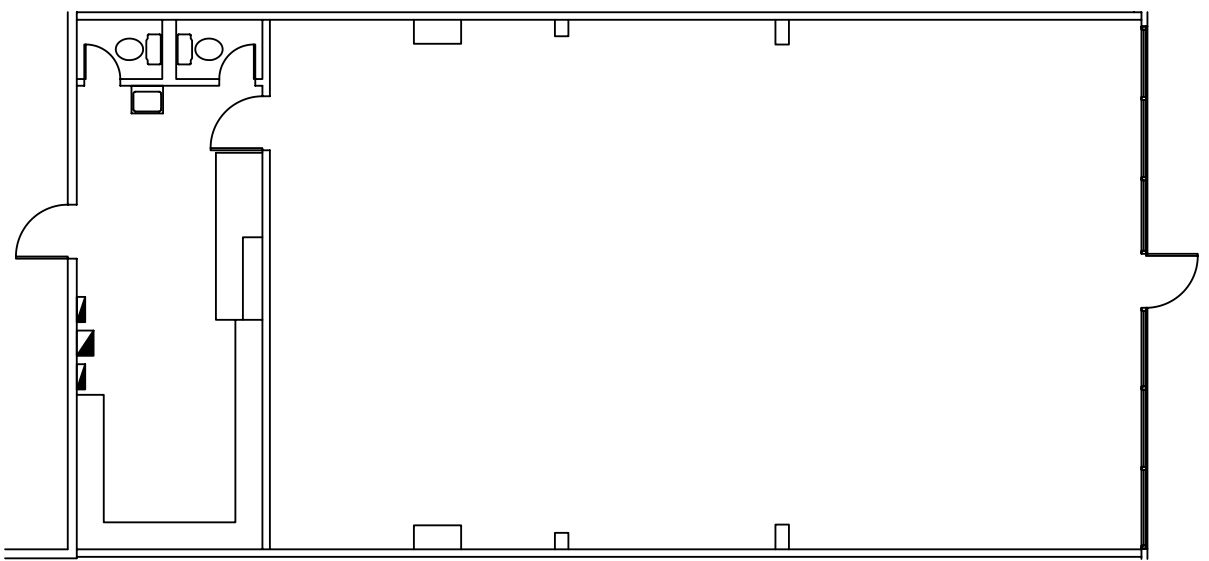

**LAKELAND PLAZA SHOPPING CENTER**  
**1165 S. Stemmons Frwy.**  
**Lewisville, Texas 75067**

**Suite 170 - 1, 798 SQ. FT.**

SCALE = 3/32" = 1'-0"

**SITE PLAN**

**FIRST COMMERCIAL REALTY, LLC**

2016 Justin Road, Suite 300