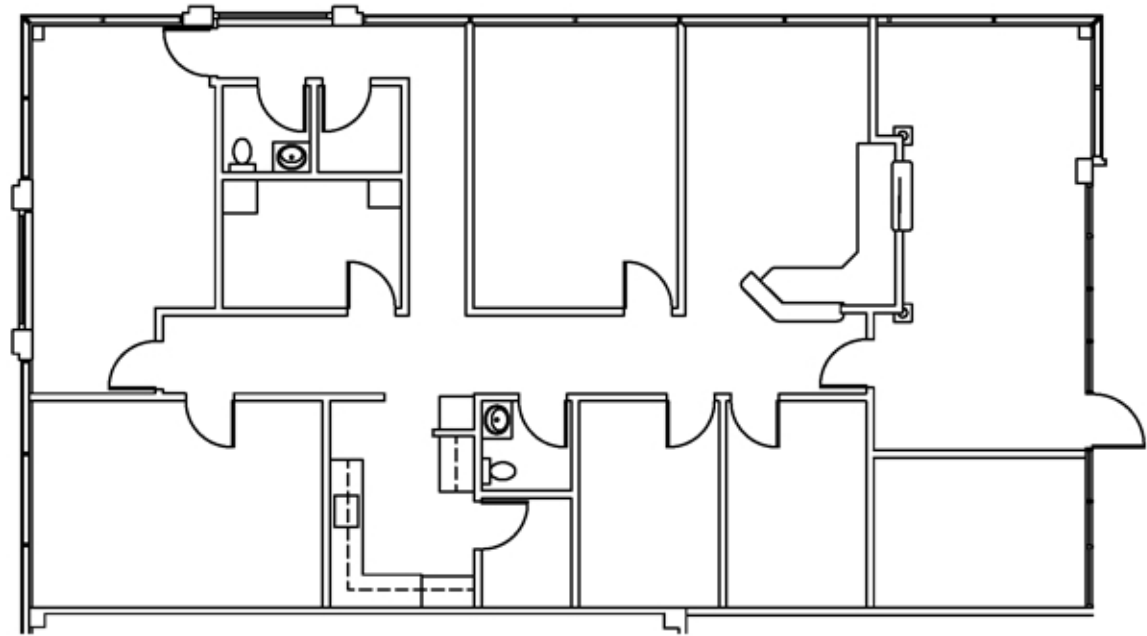

CENTRE PLACE
1422 W. Main Street
Lewisville, Texas 75067

 SITE PLAN

 Suite 100 – 2,176 SQ. FT.
SCALE = 3/32" = 1'-0"

FIRST COMMERCIAL REALTY, LLC
2016 Justin Road, Suite 300
Lewisville, Texas 75077
www.firstcommercialrealty.com
972-966-1111