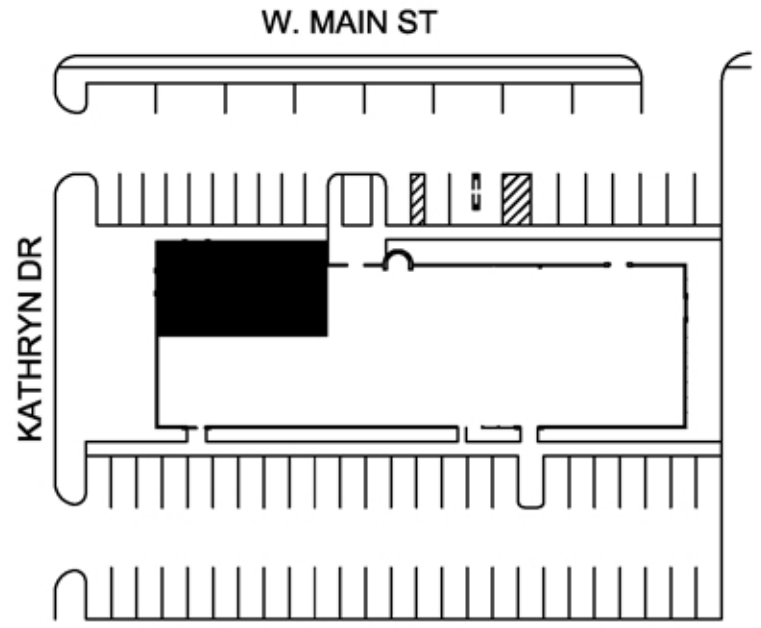

CENTRE PLACE
1422 W. Main Street
Lewisville, Texas 75067

 SITE PLAN

 Suite 100 – 2,176 SQ. FT.
SCALE = 3/32" = 1'-0"

FIRST COMMERCIAL REALTY, LLC
2016 Justin Road, Suite 300
Lewisville, Texas 75077
www.firstcommercialrealty.com
972-966-1111