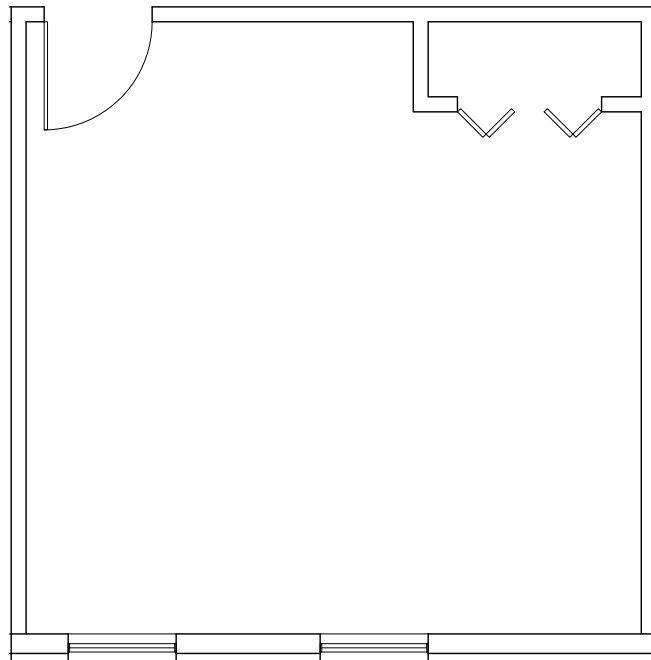

SUNDANCE SQUARE
131 DEGAN AVENUE
LEWISVILLE, TEXAS 75057

SITE PLAN

SUITE 103c - 350 SQ. FT.

SCALE = 3/16" = 1'-0"

FIRST COMMERCIAL REALTY, LLC

2016 Justin Road, Suite 300

Lewisville, Texas 75077

www.firstcommercialrealty.com