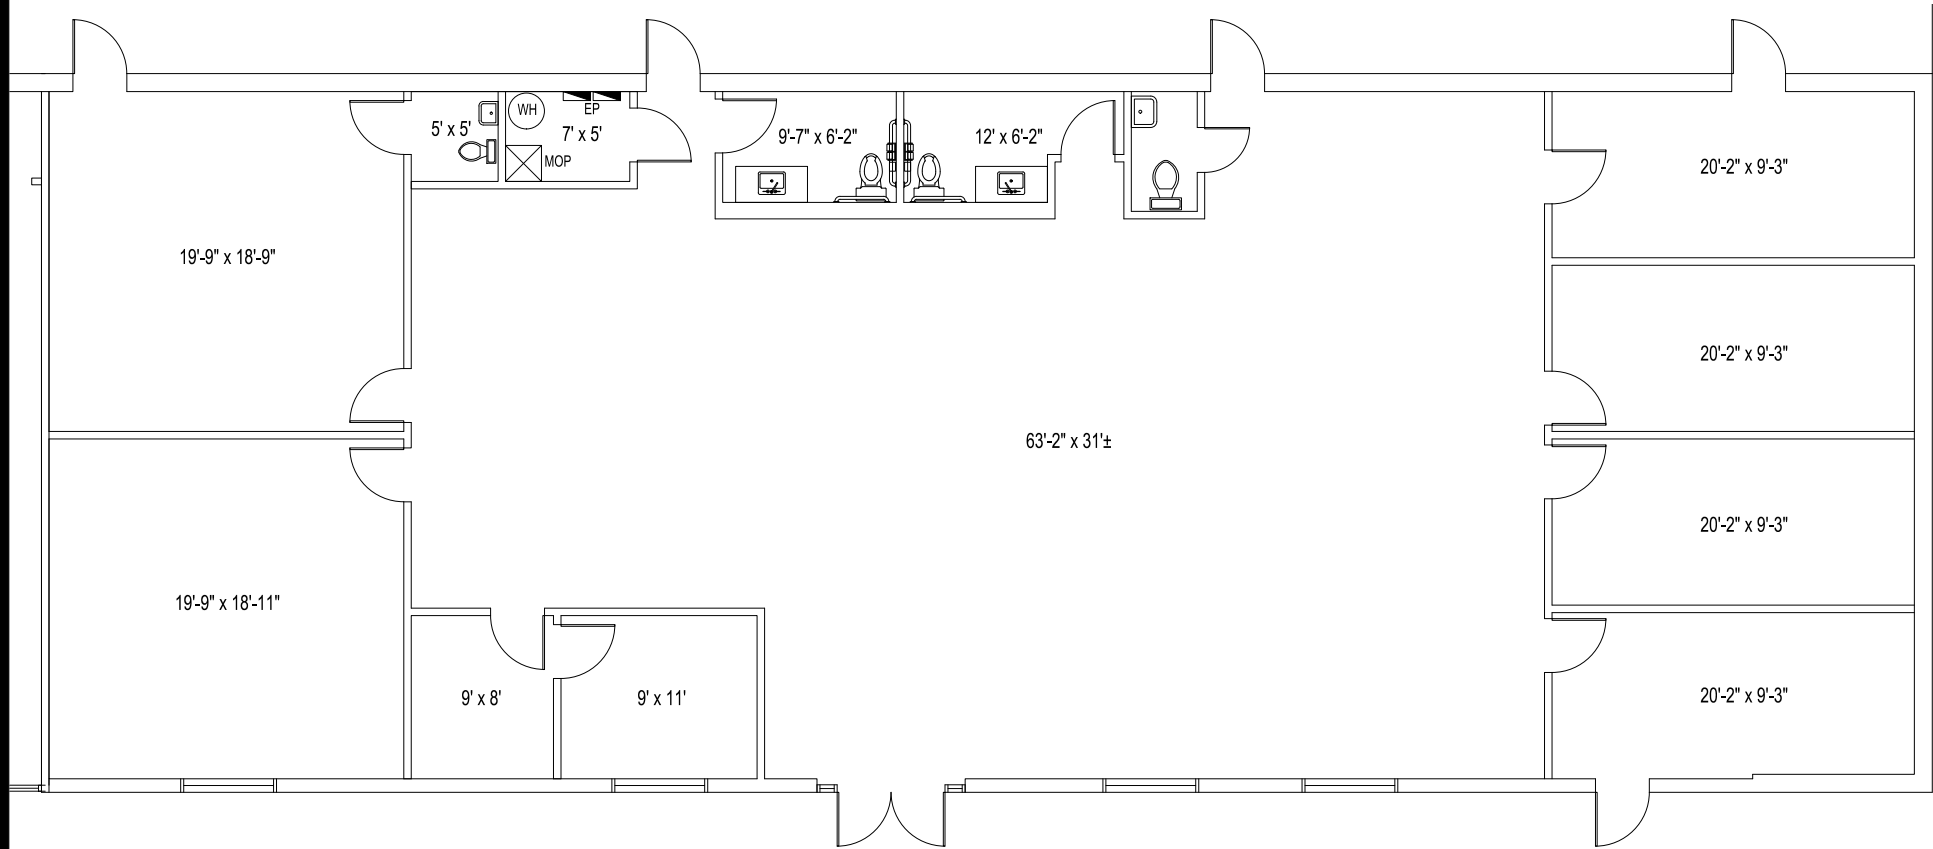

COLONY SQUARE
5201 SOUTH COLONY BLVD.
THE COLONY, TEXAS 75056

SUITE 699
4,200 SQ. FT.

SCALE = 3/32" = 1'-0"

FIRST COMMERCIAL REALTY, LLC
2016 Justin Road, Suite 300
Lewisville, Texas 75077
www.firstcommercialrealty.com
972-966-1111