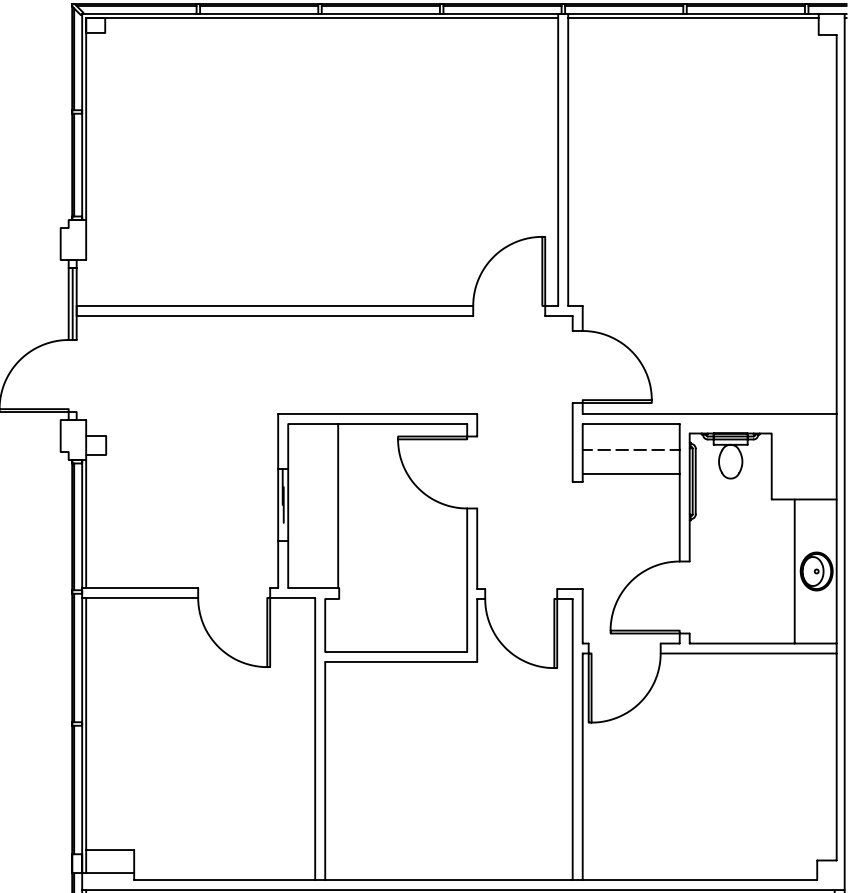

CENTRE PLACE
1422 W. Main Street
Lewisville, Texas 75067

KATHRYN DR

W. MAIN ST

SITE PLAN

Suite 108 - 1, 170 SQ. FT.

SCALE = 1/8" = 1'-0"

FIRST COMMERCIAL REALTY, LLC

2016 Justin Road, Suite 300