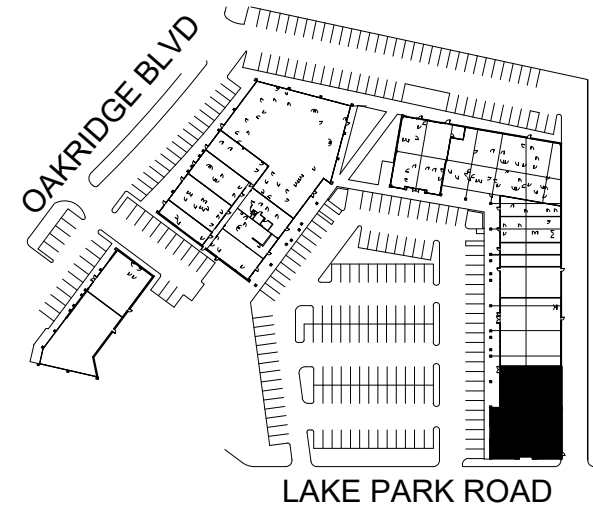

**LAKE PARK PLAZA  
SHOPPING CENTER  
359 LAKE PARK ROAD  
LEWISVILLE, TEXAS 75057**

**SITE PLAN**

**SUITE 132-134 - 5,800 SQ. FT.**

SCALE = 1/16" = 1'-0"

**FIRST COMMERCIAL REALTY, LLC**

2016 Justin Road, Suite 300