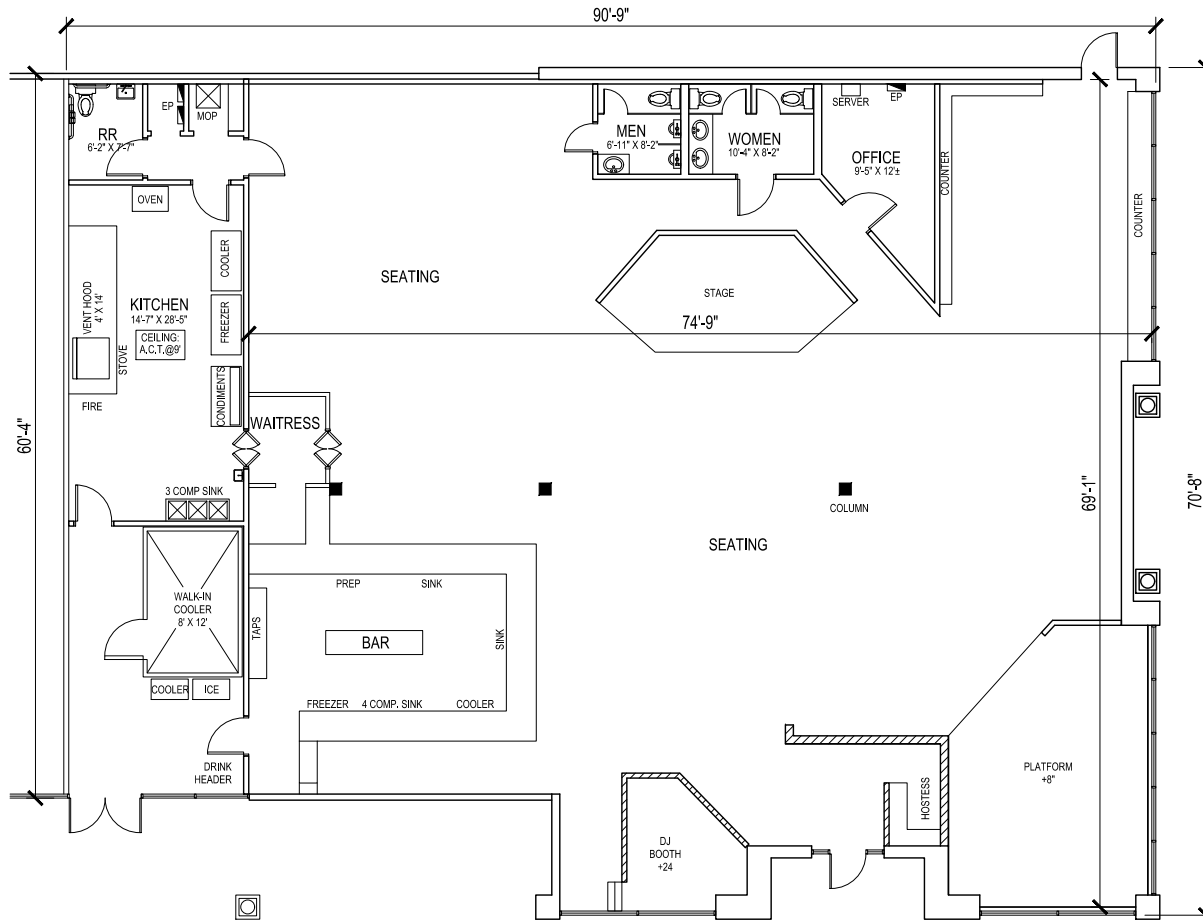

**LAKE PARK PLAZA  
SHOPPING CENTER  
359 LAKE PARK ROAD  
LEWISVILLE, TEXAS 75057**

**SITE PLAN**

**SUITE 132-134 - 5,800 SQ. FT.**

SCALE = 1/16" = 1'-0"

**FIRST COMMERCIAL REALTY, LLC**

2016 Justin Road, Suite 300