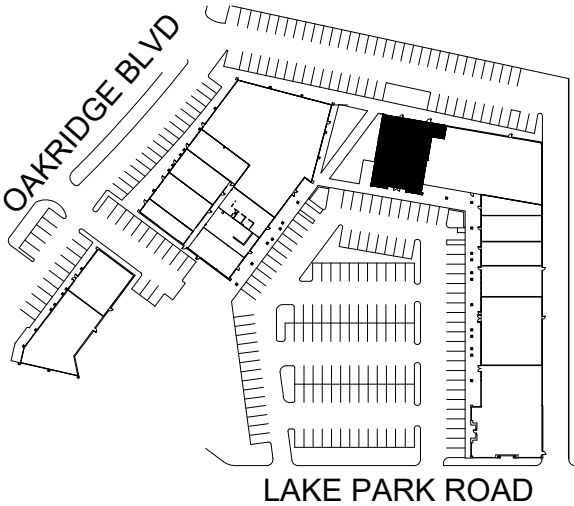

**LAKE PARK PLAZA  
SHOPPING CENTER  
359 LAKE PARK ROAD  
LEWISVILLE, TEXAS 75057**

**SITE PLAN**

**SUITE 120 - 3,620 SQ. FT.**

SCALE = 1/16" = 1'-0"

**FIRST COMMERCIAL REALTY, LLC**

2016 Justin Road, Suite 300