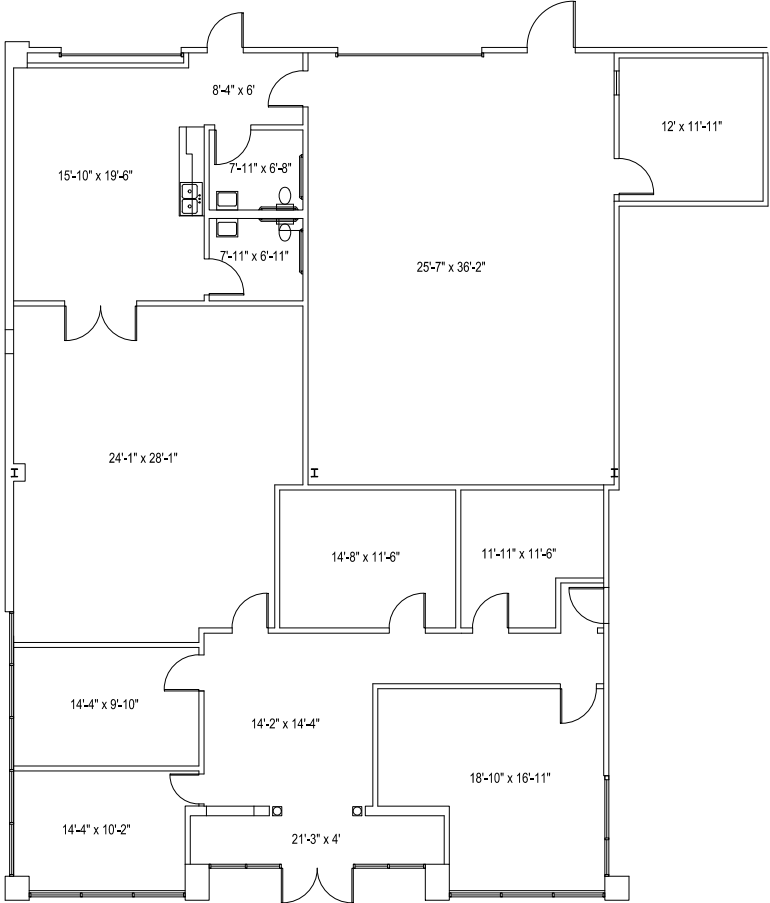

**LAKE PARK PLAZA  
SHOPPING CENTER  
359 LAKE PARK ROAD  
LEWISVILLE, TEXAS 75057**

**SITE PLAN**

**SUITE 120 - 3,620 SQ. FT.**

SCALE = 1/16" = 1'-0"

**FIRST COMMERCIAL REALTY, LLC**

2016 Justin Road, Suite 300