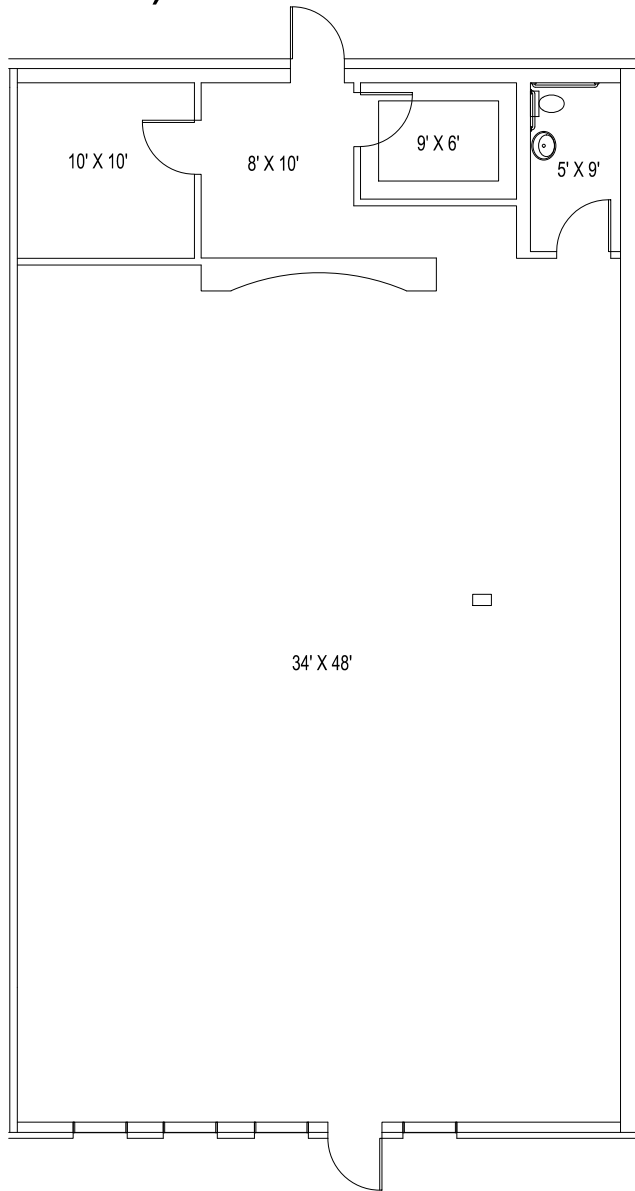

**COLONY SQUARE**  
**5201 SOUTH COLONY BLVD.**  
**THE COLONY, TEXAS 75056**

**SUITE 720 - 1,958 SQ. FT.**

SCALE = 3/32" - 1'-0"

**SITE PLAN**

**FIRST COMMERCIAL REALTY, LLC**

2016 Justin Road, Suite 300

Lewisville, Texas 75077