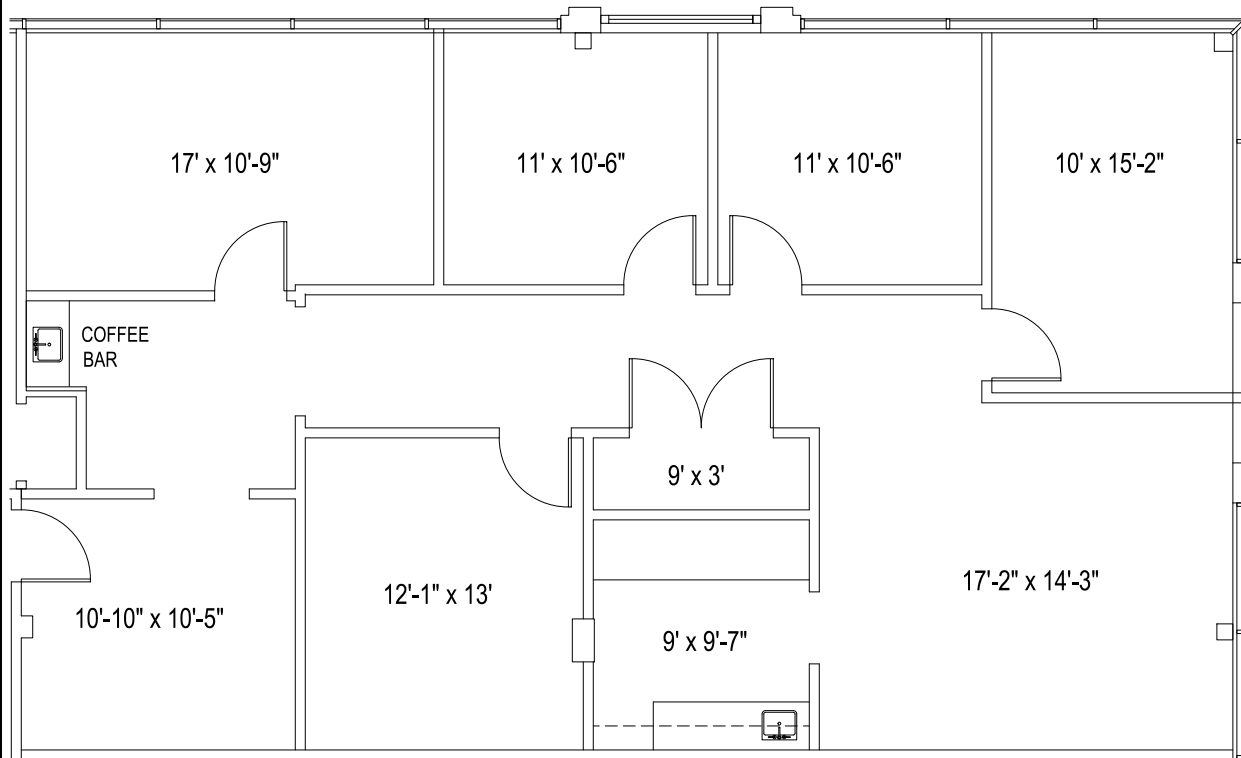

**CENTRE PLACE**  
**1422 W. MAIN STREET**  
**LEWISVILLE, TEXAS 75067**

**SITE PLAN**

**SUITE 206 - 1,855 SQ. FT.**

SCALE = 1/8" = 1'-0"

**FIRST COMMERCIAL REALTY, LLC**

2016 Justin Road, Suite 300

Lewisville, Texas 75077