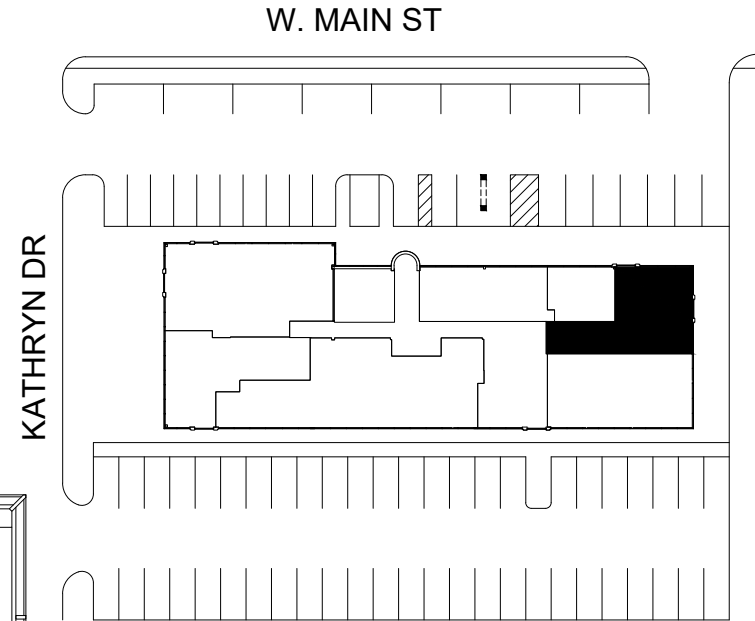

**CENTRE PLACE**  
**1422 W. MAIN STREET**  
**LEWISVILLE, TEXAS 75067**

**SITE PLAN**

**SUITE 206 - 1,855 SQ. FT.**

SCALE = 1/8" = 1'-0"

**FIRST COMMERCIAL REALTY, LLC**

2016 Justin Road, Suite 300

Lewisville, Texas 75077