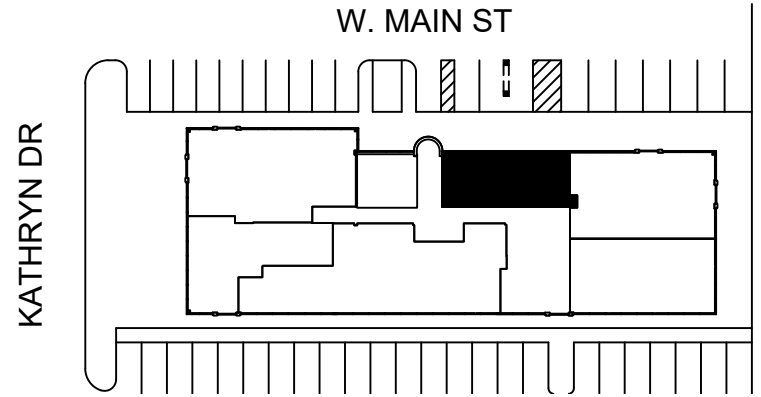

CENTRE PLACE
1422 W. MAIN STREET
LEWISVILLE, TEXAS 75067

SITE PLAN

SUITE 202 - 1,060 SQ. FT.

SCALE = 1/8" = 1'-0"

FIRST COMMERCIAL REALTY, LLC

2016 Justin Road, Suite 300

Lewisville, Texas 75077

www.firstcommercialrealty.com