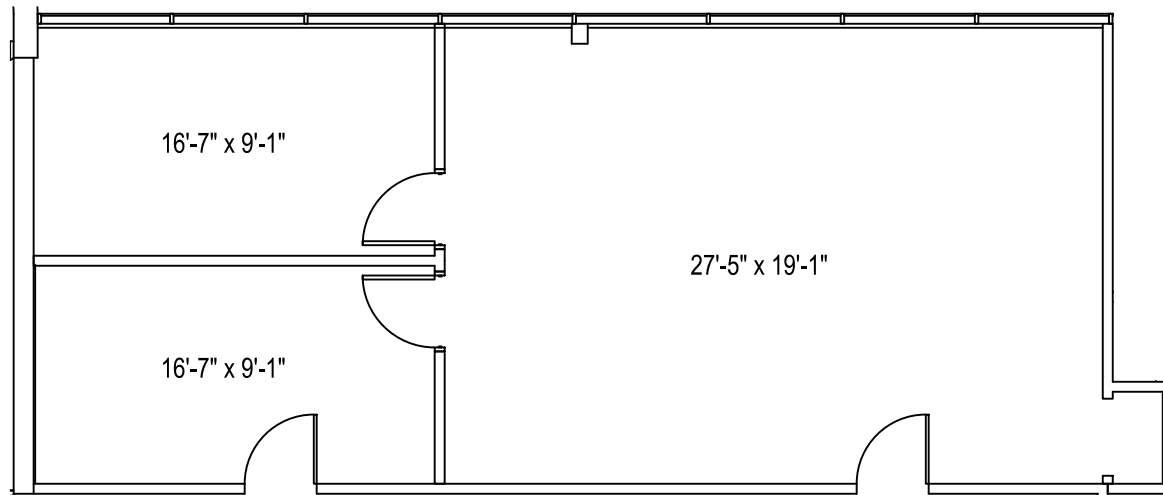

CENTRE PLACE
1422 W. MAIN STREET
LEWISVILLE, TEXAS 75067

SITE PLAN

SUITE 202 - 1,060 SQ. FT.

SCALE = 1/8" = 1'-0"

FIRST COMMERCIAL REALTY, LLC

2016 Justin Road, Suite 300

Lewisville, Texas 75077

www.firstcommercialrealty.com