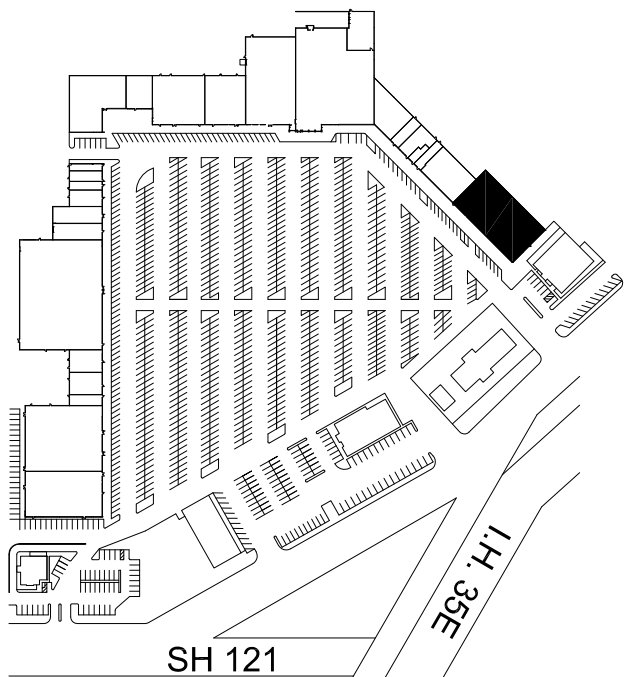

LAKELAND OFFICE BUILDING
1165 S. Stemmons Frwy.
Lewisville, Texas 75067

SITE / KEY PLAN

Suite 263 – 284 SQ. FT.

SCALE = 1/4" = 1'-0"

FIRST COMMERCIAL REALTY, LLC

2016 Justin Road, Suite 300

Lewisville, Texas 75077