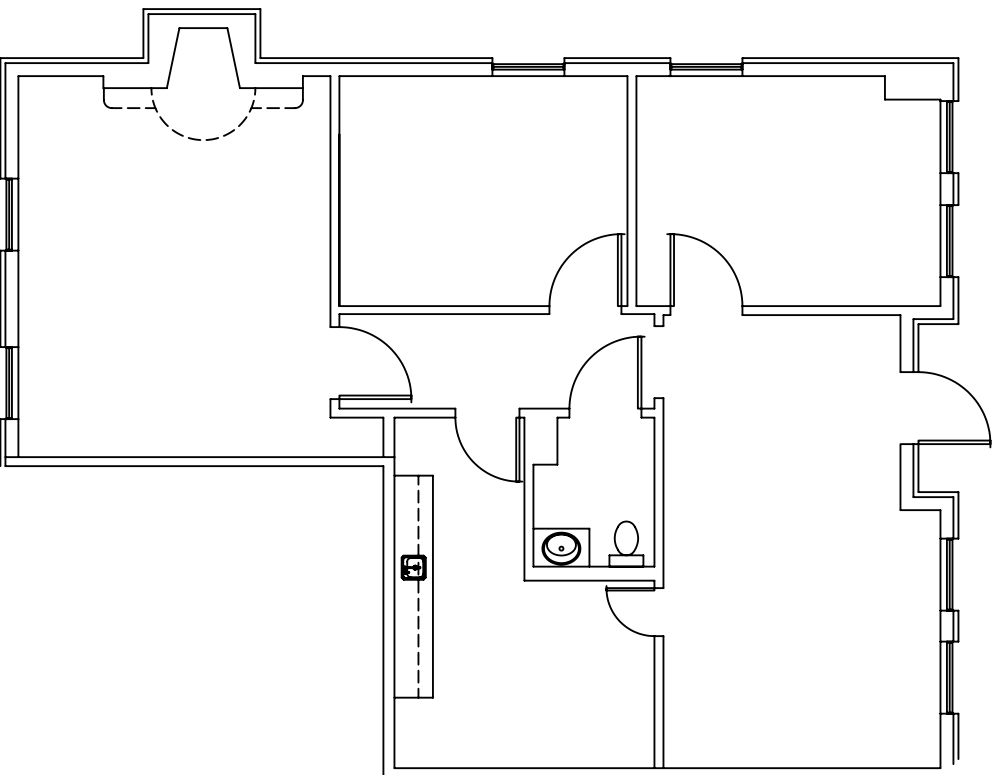

SUNDANCE SQUARE
131 Degan Avenue
Lewisville, Texas 75057

SITE PLAN

Suite 105 - 1,004 SQ. FT.

SCALE = 1/8" = 1'-0"

FIRST COMMERCIAL REALTY, LLC
2016 Justin Road, Suite 300
Lewisville, Texas 75077
www.firstcommercialrealty.com
972-966-1111