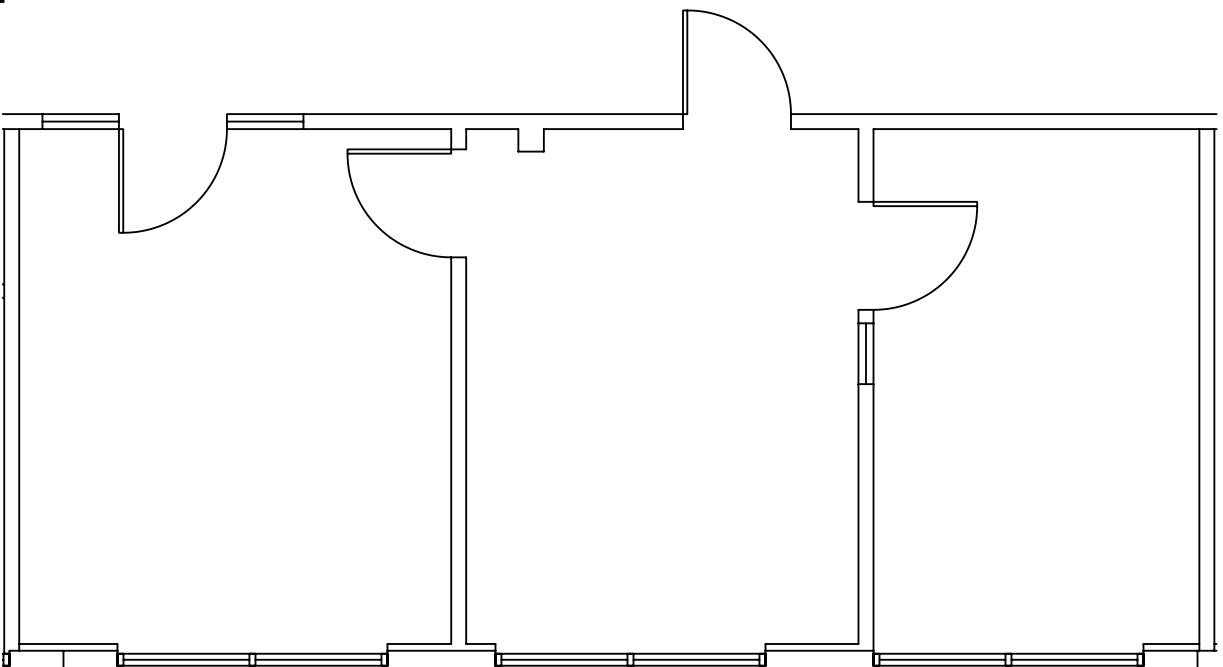

**LAKELAND OFFICE BUILDING**  
**1165 S. Stemmons Frwy.**  
**Lewisville, Texas 75067**

**SITE/KEY PLAN**

**Suite 271 -**  
**693 SQ. FT.**

SCALE = 1/4" = 1'-0"

**FIRST COMMERCIAL REALTY, LLC**

2016 Justin Road, Suite 300