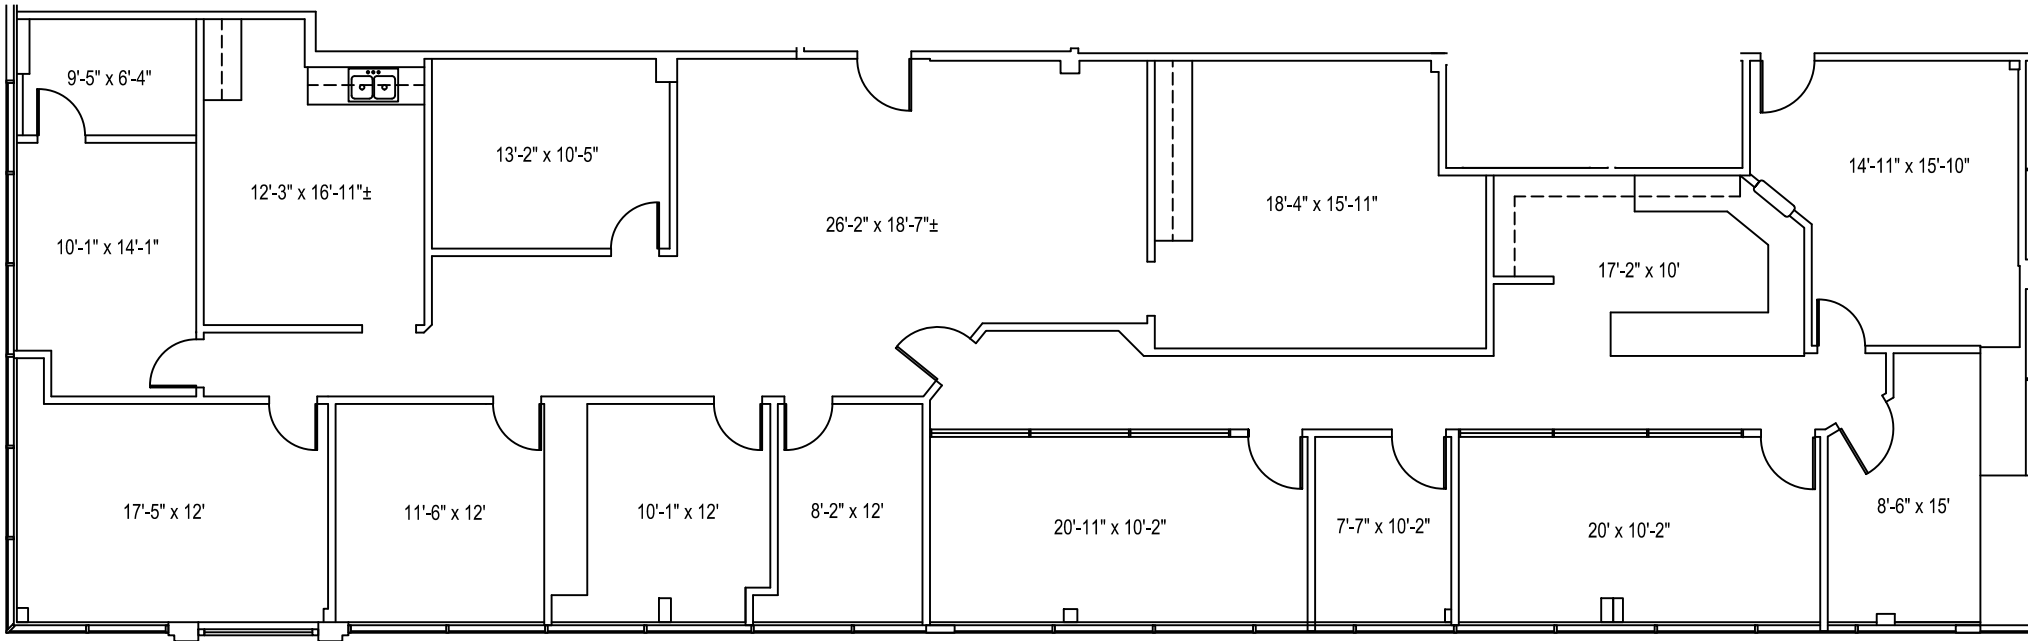

CENTRE PLACE
1422 W. MAIN STREET
LEWISVILLE, TEXAS 75067

FIRST COMMERCIAL REALTY, LLC
2016 Justin Road, Suite 300
Lewisville, Texas 75077
www.firstcommercialrealty.com
972-966-1111

SUITE 201 - 3,976 SQ. FT.

SCALE = 3/32" = 1'-0"