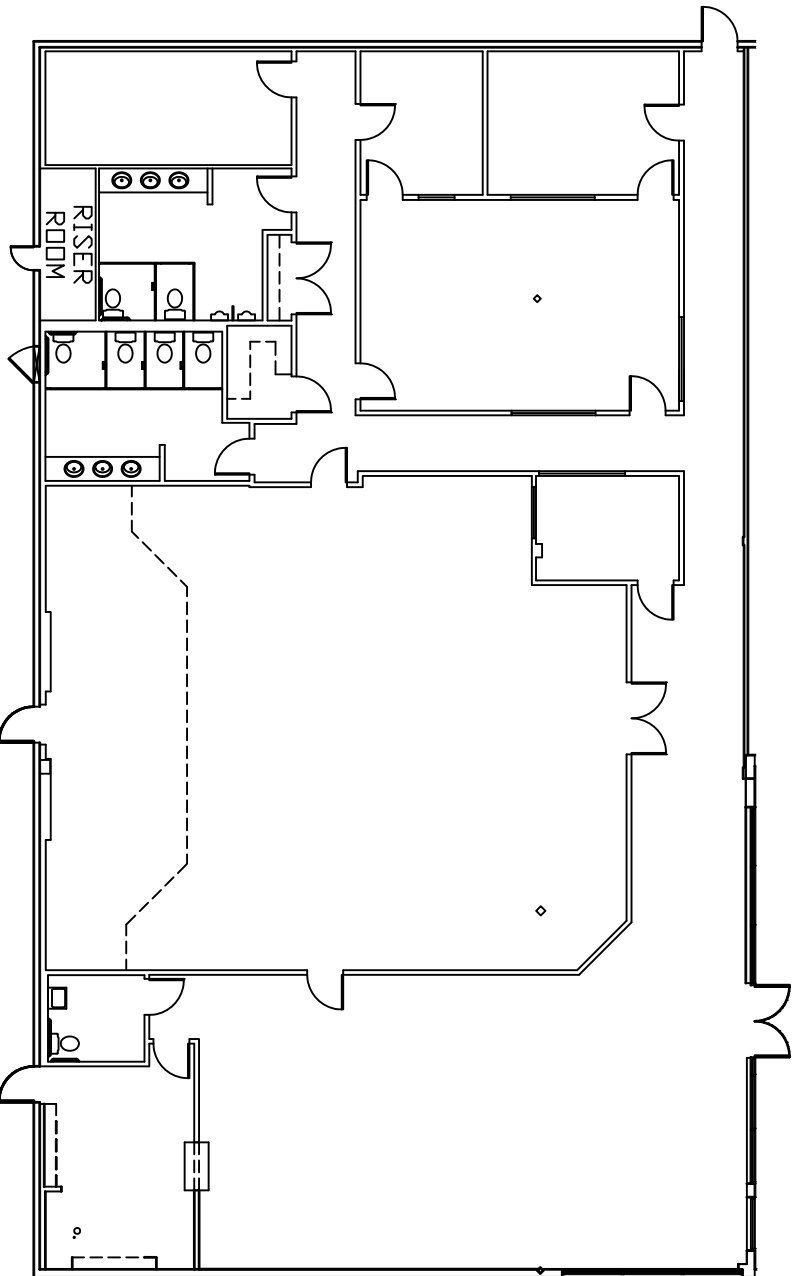

LAKELAND PLAZA SHOPPING CENTER
1165 S. Stemmons Frwy.
Lewisville, Texas 75067

SITE PLAN

Suite 154 – 6,145 SQ. FT.

SCALE = 1/16" = 1'-0"

FIRST COMMERCIAL REALTY, LLC

2016 Justin Road, Suite 300

Lewisville, Texas 75077