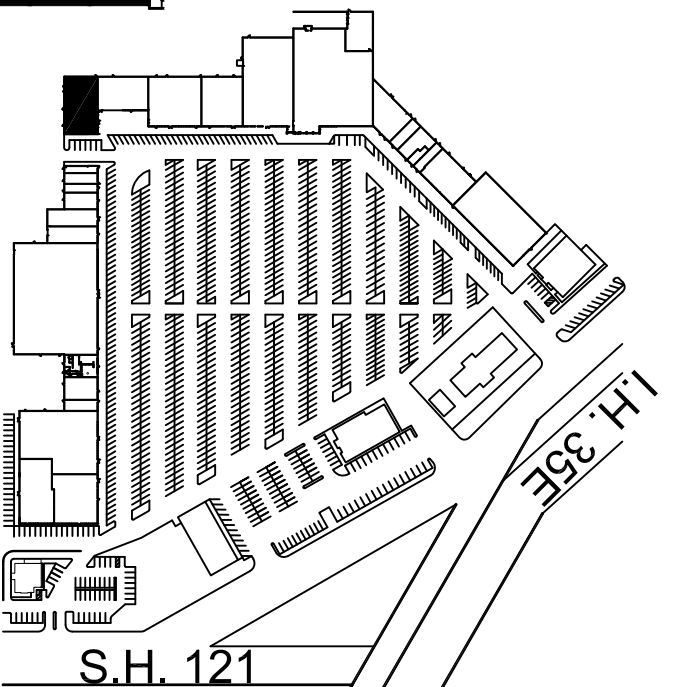

LAKELAND PLAZA SHOPPING CENTER
1165 S. Stemmons Frwy.
Lewisville, Texas 75067

SITE PLAN

Suite 154 – 6,145 SQ. FT.

SCALE = 1/16" = 1'-0"

FIRST COMMERCIAL REALTY, LLC

2016 Justin Road, Suite 300

Lewisville, Texas 75077