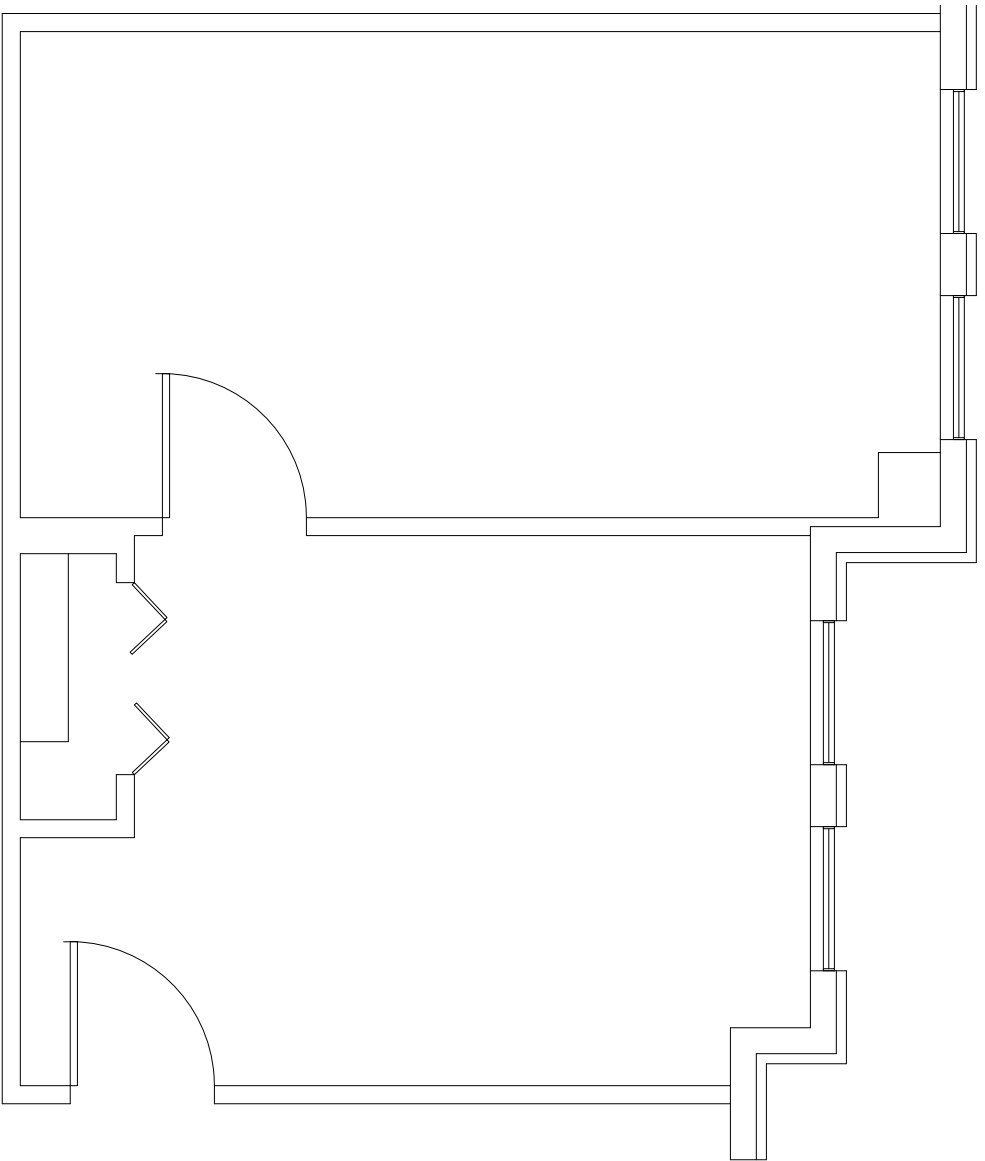

SUNDANCE SQUARE

131 Degan Avenue
Lewisville, Texas 75057

SITE PLAN

Suite 103A – 450 SQ. FT.

SCALE = 1/4" = 1'-0"

FIRST COMMERCIAL REALTY, LLC

2016 Justin Road, Suite 300
Lewisville, Texas 75077
www.firstcommercialrealty.com
972-966-1111