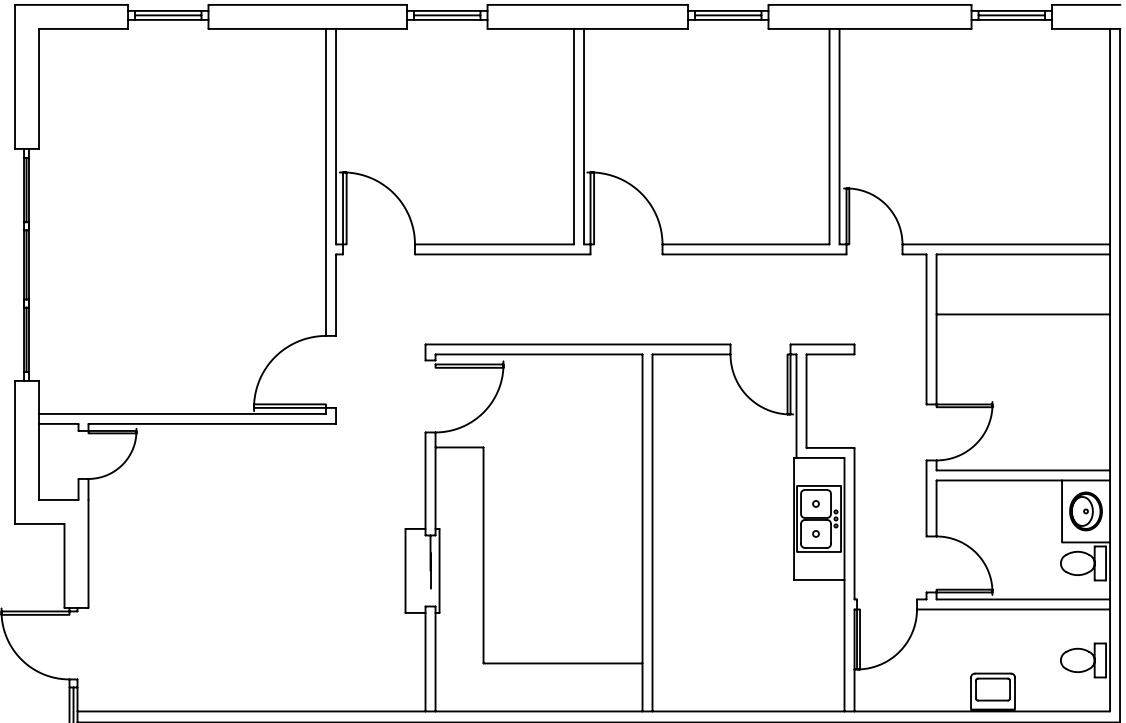

ELM CENTER
206 Elm Street
Lewisville, Texas 75057

Suite 107 - 1,352 SQ. FT.
SCALE = 1/8" = 1'-0"

ELM STREET

CHARLES STREET

SITE PLAN

FIRST COMMERCIAL REALTY, LLC
2016 Justin Road, Suite 300
Lewisville, Texas 75077
www.firstcommercialrealty.com
972-966-1111