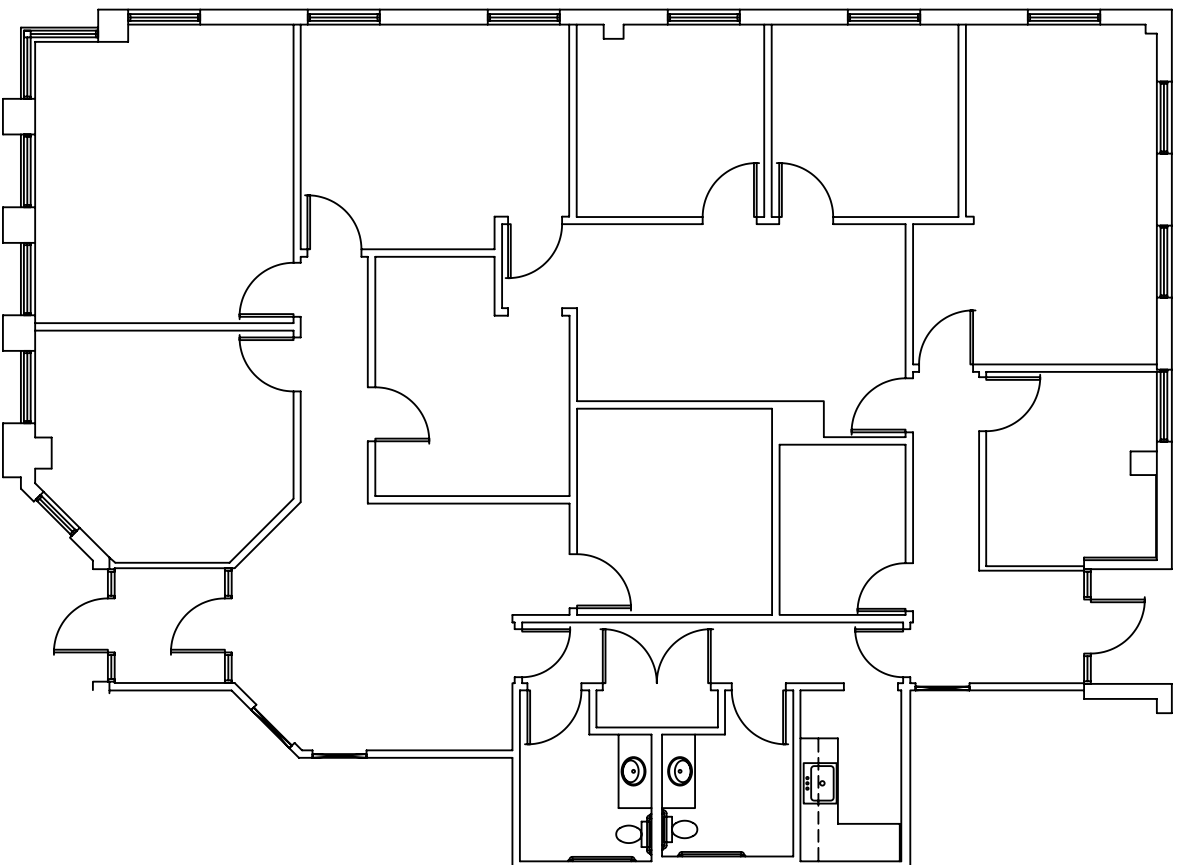

OFFICE PARK CIRCLE
810 & 812 Office Park Circle
Lewisville, Texas 75057

OFFICE PARK CIRCLE

SITE PLAN

810/Suite 130-140 - 2,513 SQ. FT.

SCALE = 1/8" = 1'-0"

FIRST COMMERCIAL REALTY, LLC
2016 Justin Road, Suite 300
Lewisville, Texas 75077
www.firstcommercialrealty.com
972-966-1111