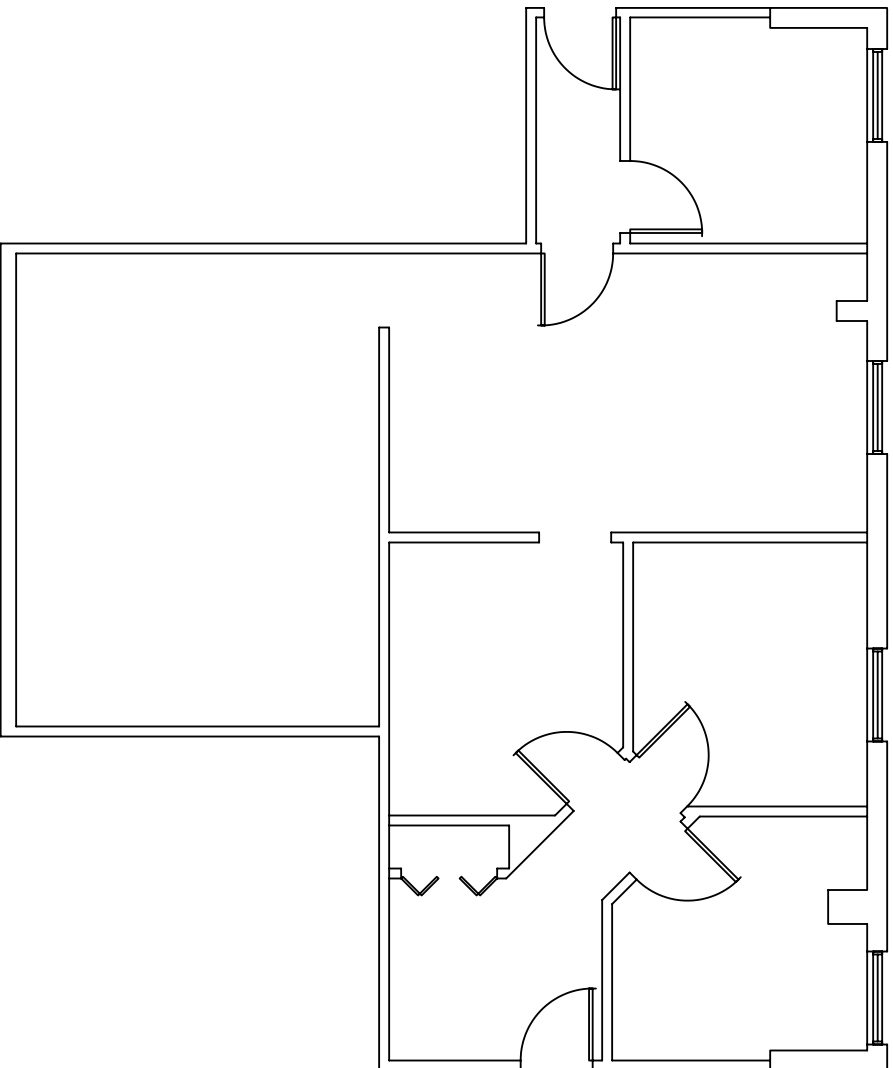

OFFICE PARK CIRCLE
810 & 812 Office Park Circle
Lewisville, Texas 75057

OFFICE PARK CIRCLE

SITE PLAN

810/Suite 113 - 1,341 SQ. FT.

SCALE = 1/8" = 1'-0"

FIRST COMMERCIAL REALTY, LLC

2016 Justin Road, Suite 300