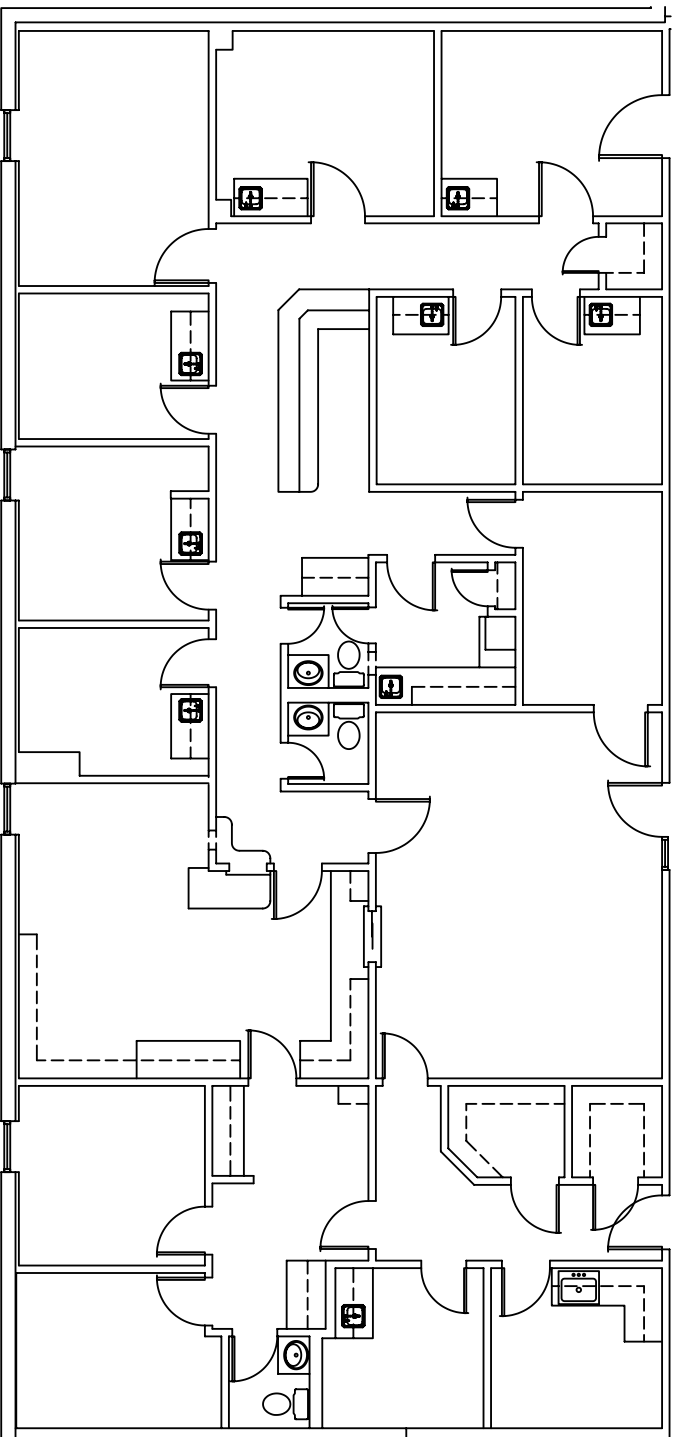

**560 West Main Street  
Lewisville, Texas 75057**

W. MAIN STREET

**FIRST COMMERCIAL REALTY, LLC**

2016 Justin Road, Suite 300

Lewisville, Texas 75077

[www.firstcommercialrealty.com](http://www.firstcommercialrealty.com)

972-966-1111

**Suite 205 - 3,296 SQ. FT.**

SCALE = 3/32" = 1'-0"