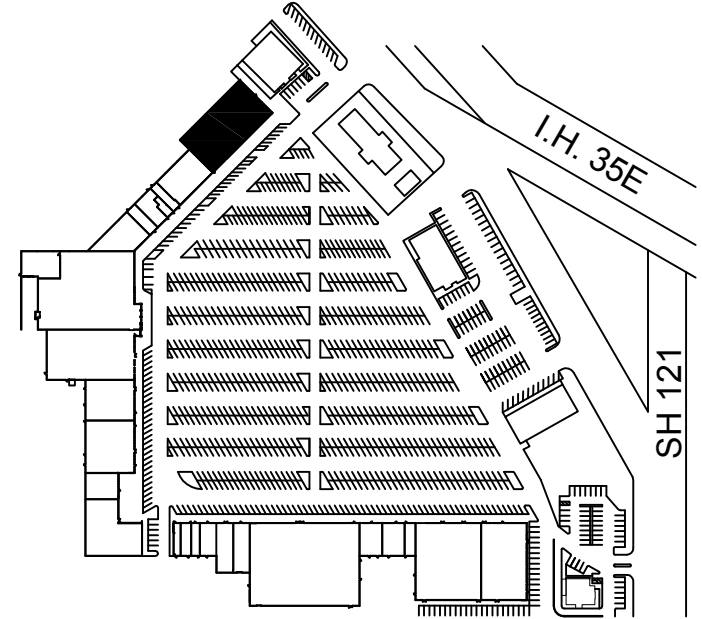

LAKELAND OFFICE BUILDING
1165 S. STEMMONS FRWY.
LEWISVILLE, TEXAS 75067

SITE/KEY PLAN

FIRST COMMERCIAL REALTY, LLC
2016 Justin Road, Suite 300
Lewisville, Texas 75077
www.firstcommercialrealty.com
972-966-1111

SUITE 281 -
1,560 SQ. FT.

SCALE = 1/8" = 1'-0"