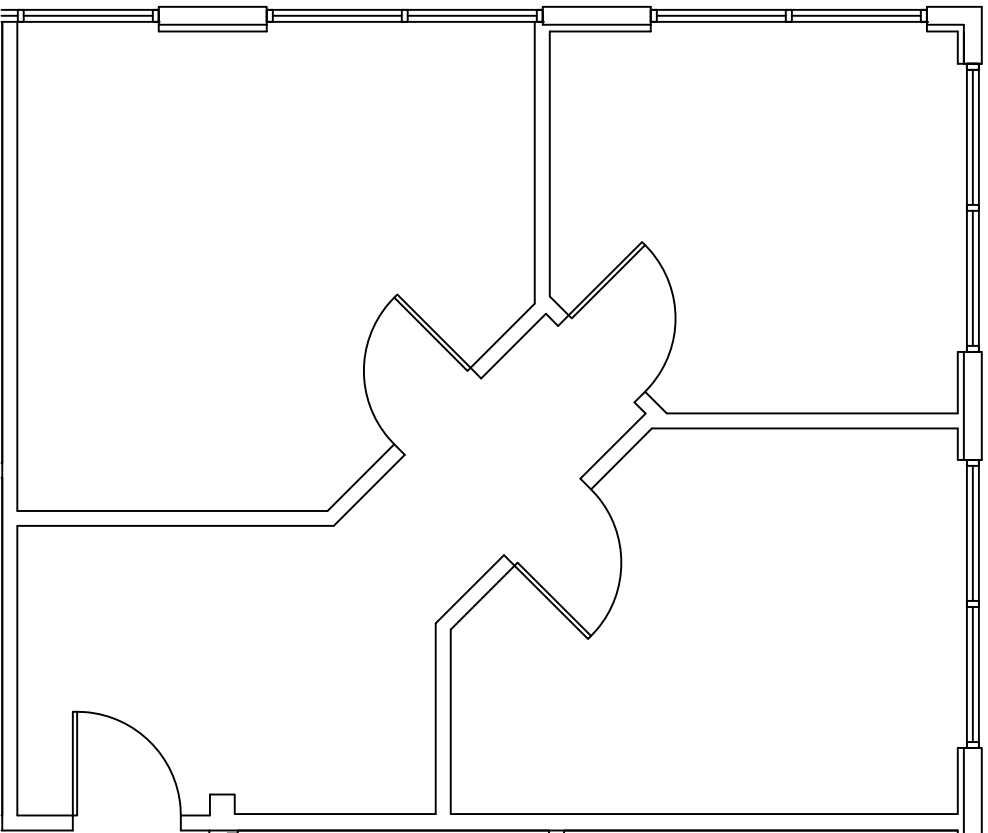

LAKELAND OFFICE BUILDING
1165 S. Stemmons Frwy.
Lewisville, Texas 75067

SITE /KEY PLAN

Suite 279 – 735 SQ. FT.

SCALE = 1/4" = 1'-0"

FIRST COMMERCIAL REALTY, LLC

2016 Justin Road, Suite 300

Lewisville, Texas 75077