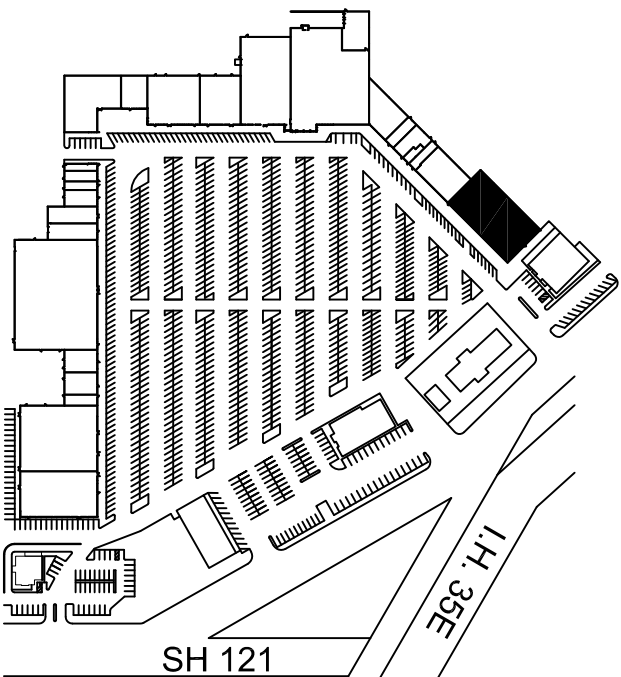

LAKELAND OFFICE BUILDING
1165 S. Stemmons Frwy.
Lewisville, Texas 75067

SITE /KEY PLAN

Suite 279 – 735 SQ. FT.

SCALE = 1/4" = 1'-0"

FIRST COMMERCIAL REALTY, LLC

2016 Justin Road, Suite 300

Lewisville, Texas 75077