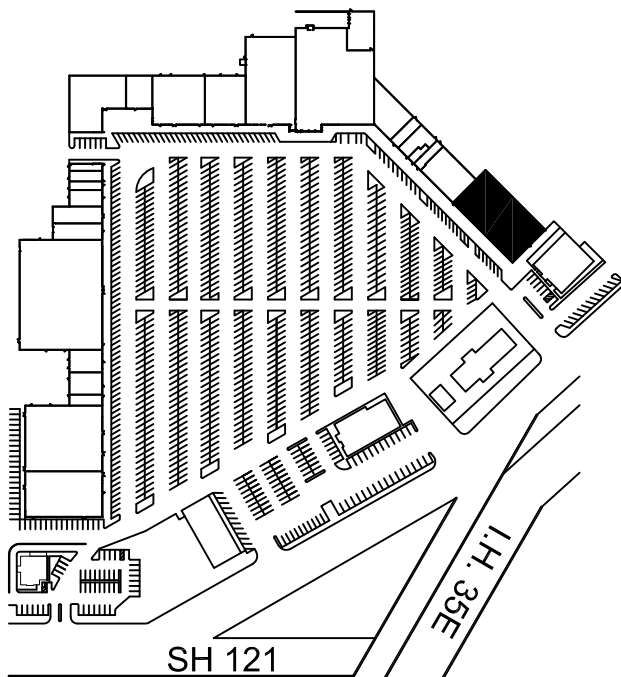

LAKELAND OFFICE BUILDING  
1165 S. Stemmons Frwy.  
Lewisville, Texas 75067

SITE / KEY PLAN

FIRST COMMERCIAL REALTY, LLC  
2016 Justin Road, Suite 300  
Lewisville, Texas 75077  
[www.firstcommercialrealty.com](http://www.firstcommercialrealty.com)  
972-966-1111

Suite 264 – 389 SQ. FT.

SCALE = 3/16" = 1'-0"