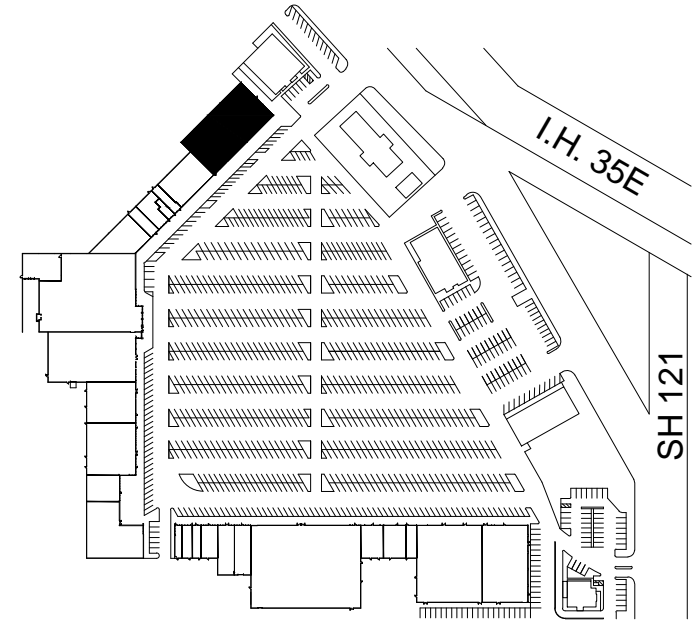

LAKELAND OFFICE BUILDING
1165 S. STEMMONS FRWY.
LEWISVILLE, TEXAS 75067

SITE/KEY PLAN

SUITE 201 - 546 SQ. FT.

SCALE = 3/16" = 1'-0"

FIRST COMMERCIAL REALTY, LLC
2016 Justin Road, Suite 300
Lewisville, Texas 75077
www.firstcommercialrealty.com
972-966-1111