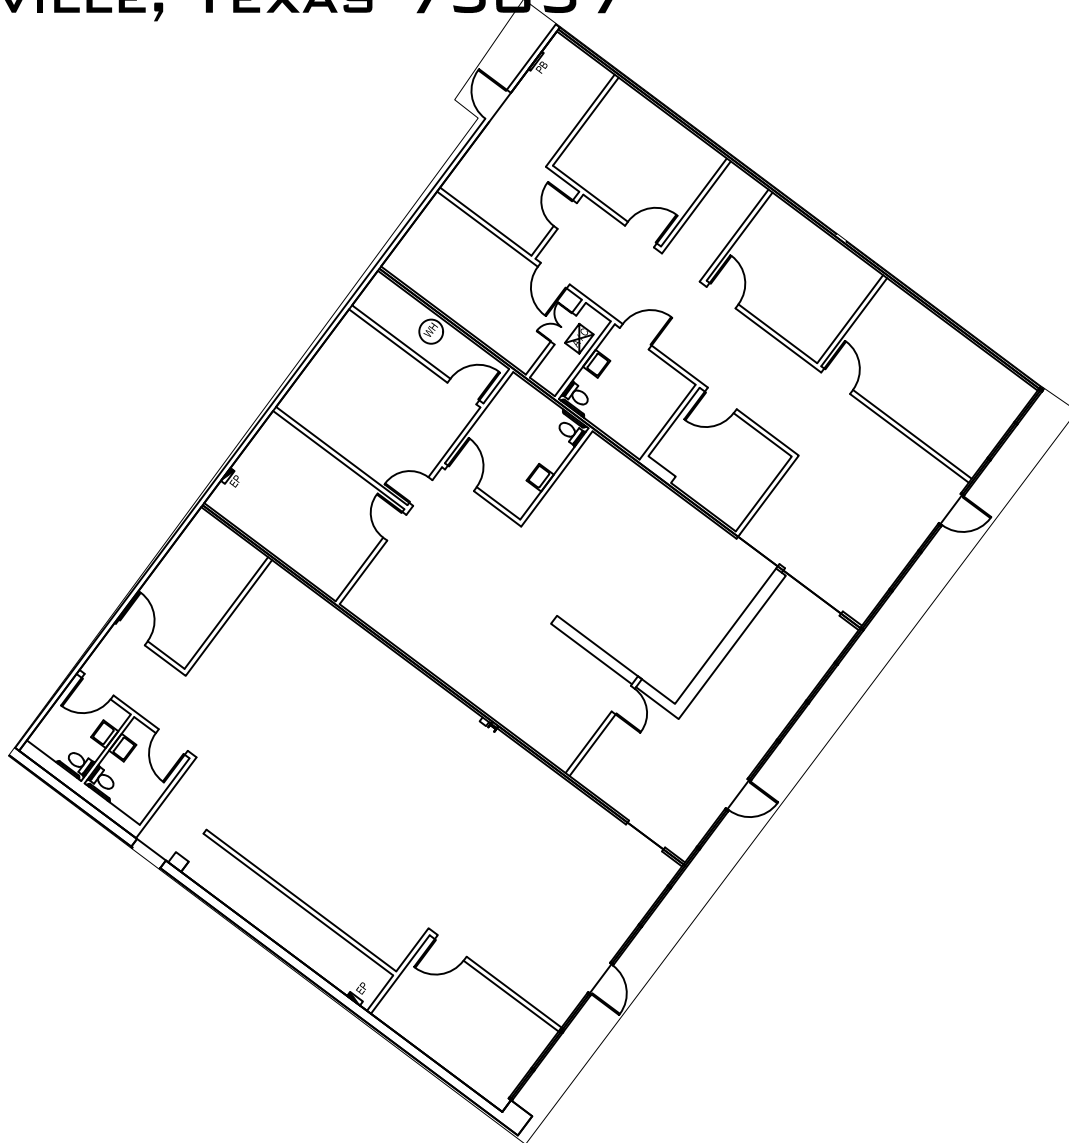

**LAKE PARK PLAZA  
SHOPPING CENTER  
359 LAKE PARK ROAD  
LEWISVILLE, TEXAS 75057**

**SITE PLAN**

**SUITE 112, 113, 114  
3,767 SQ. FT.**

SCALE = 1/16" = 1'-0"

**FIRST COMMERCIAL REALTY, LLC**

2016 Justin Road, Suite 300