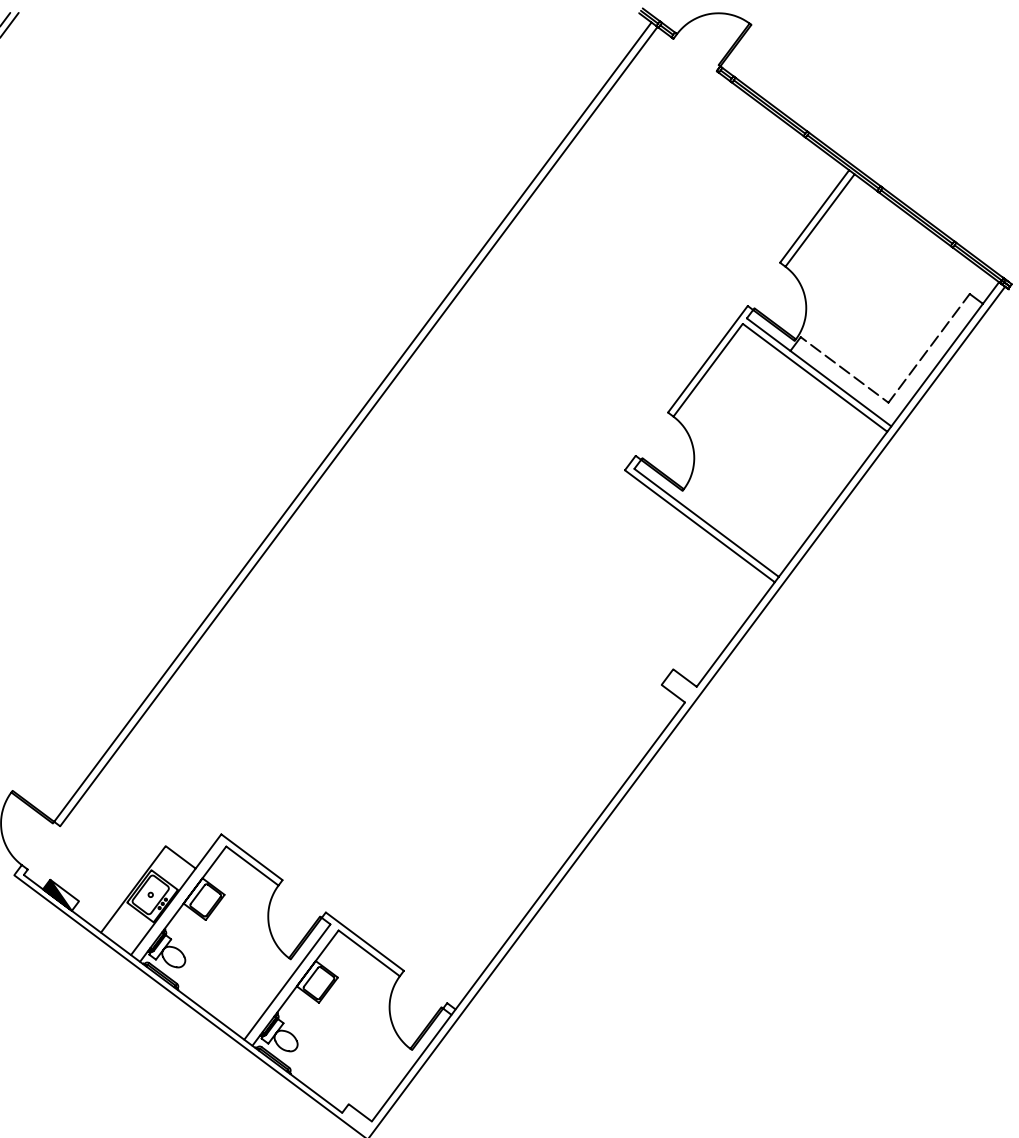

**LAKE PARK PLAZA
SHOPPING CENTER
359 Lake Park Road
Lewisville, Texas 75057**

SITE PLAN

Suite 111 - 1,416 SQ. FT.

SCALE = 3/32" = 1'-0"

FIRST COMMERCIAL REALTY, LLC

2016 Justin Road, Suite 300

Lewisville, Texas 75077