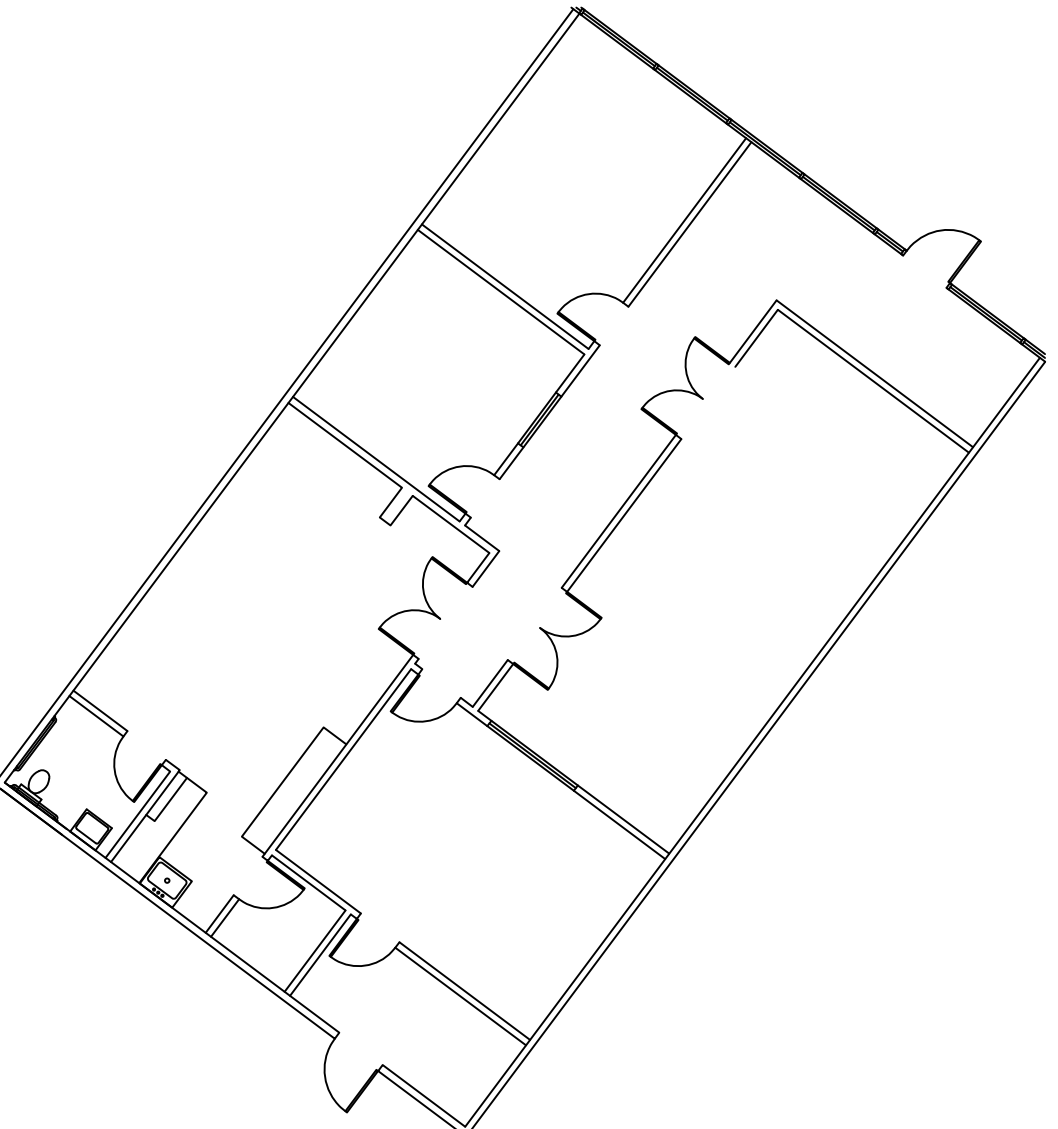

LAKE PARK PLAZA  
SHOPPING CENTER  
359 Lake Park Road  
Lewisville, Texas 75057

SITE PLAN

Suite 108 – 1,729 SQ. FT.

SCALE = 3/32" = 1'-0"

FIRST COMMERCIAL REALTY, LLC  
2016 Justin Road, Suite 300  
Lewisville, Texas 75077  
www.firstcommercialrealty.com  
972-966-1111