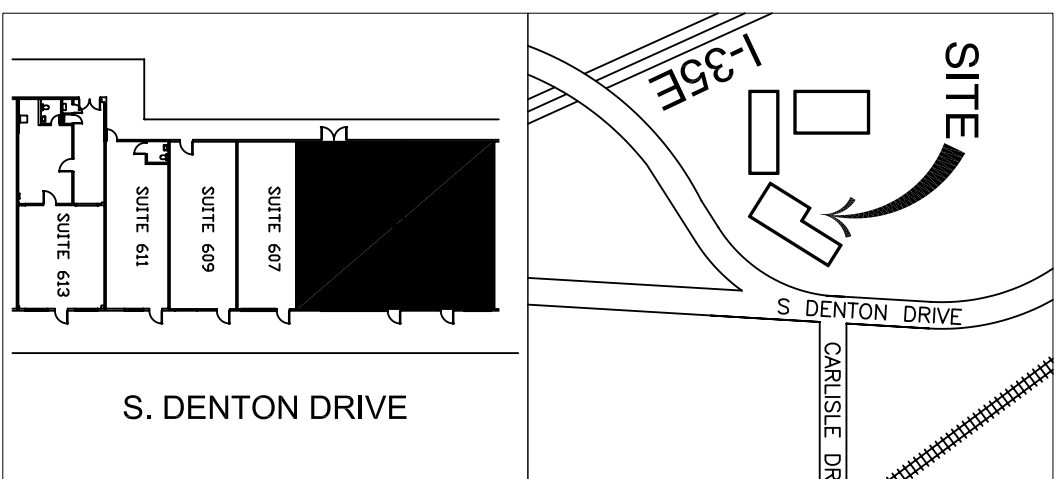

LAKELAND CITIES

**601-629 S. Denton Drive
Lake Dallas, Texas 75065**

Suite 605 - 1,888 SQ. FT.

SCALE = 1/8" = 1'-0"

SITE PLAN

FIRST COMMERCIAL REALTY, LLC

2016 Justin Road, Suite 300

Lewisville, Texas 75077