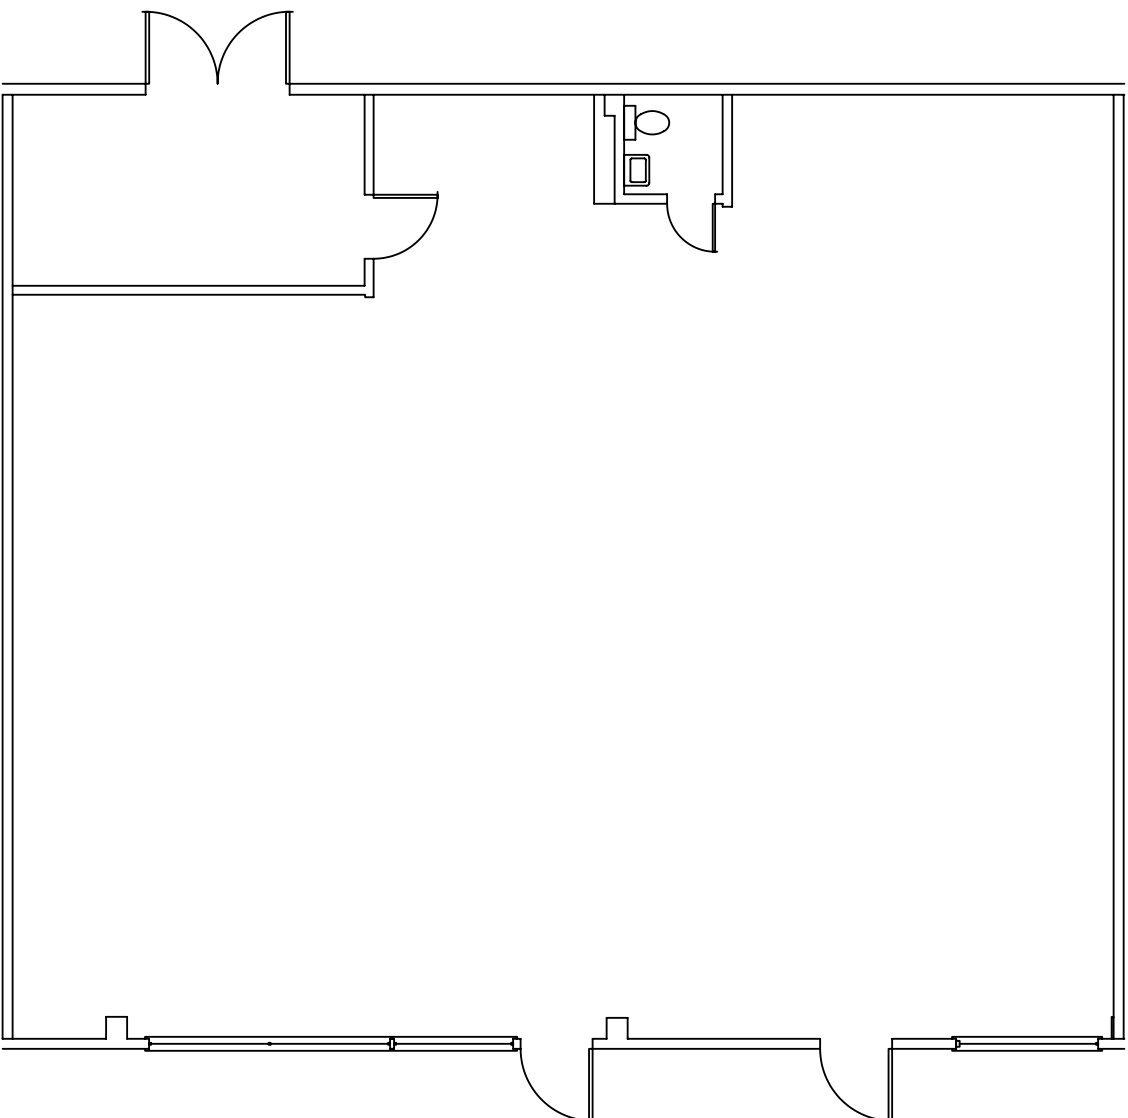

LAKELAND CITIES

**601-629 S. Denton Drive
Lake Dallas, Texas 75065**

Suite 605 - 1,888 SQ. FT.

SCALE = 1/8" = 1'-0"

SITE PLAN

FIRST COMMERCIAL REALTY, LLC

2016 Justin Road, Suite 300

Lewisville, Texas 75077