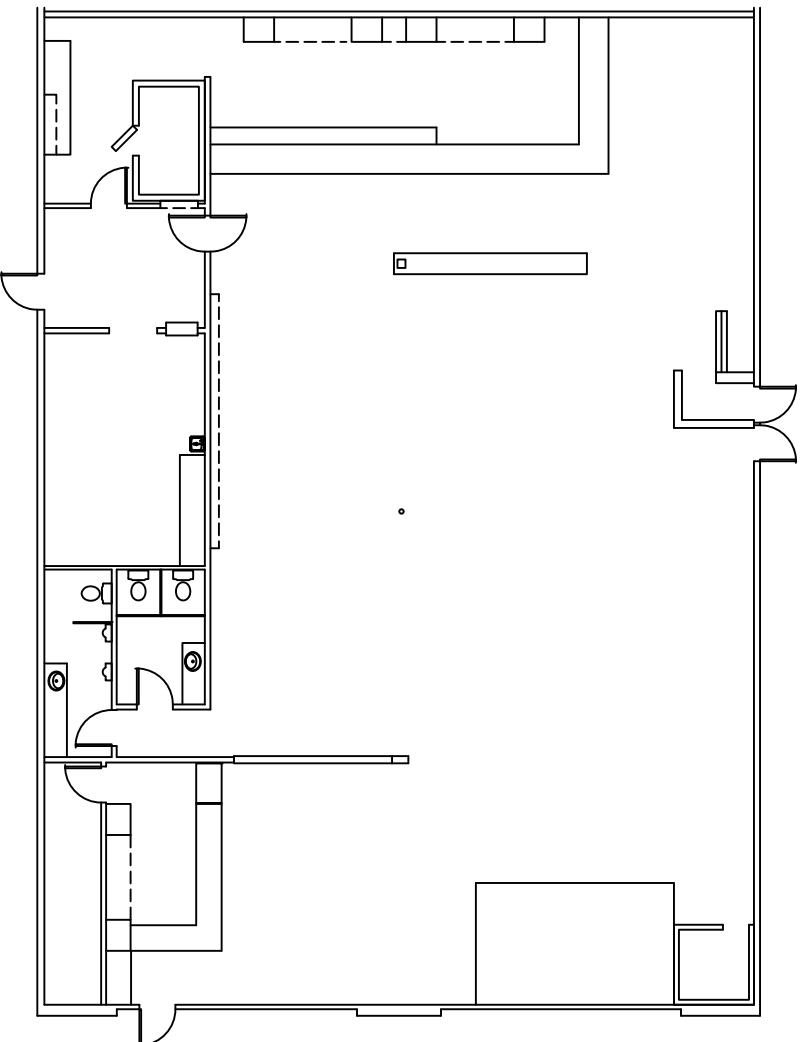

**LAKELAND CITIES**  
**5008 S. Denton Drive**  
**Lake Dallas, Texas 75065**

**SITE PLAN**

**FIRST COMMERCIAL REALTY, LLC**

2016 Justin Road, Suite 300

Lewisville, Texas 75077

[www.firstcommercialrealty.com](http://www.firstcommercialrealty.com)

972-966-1111

**Suite 5008 - 4,675 SQ. FT.**

SCALE = 1/16" = 1'-0"