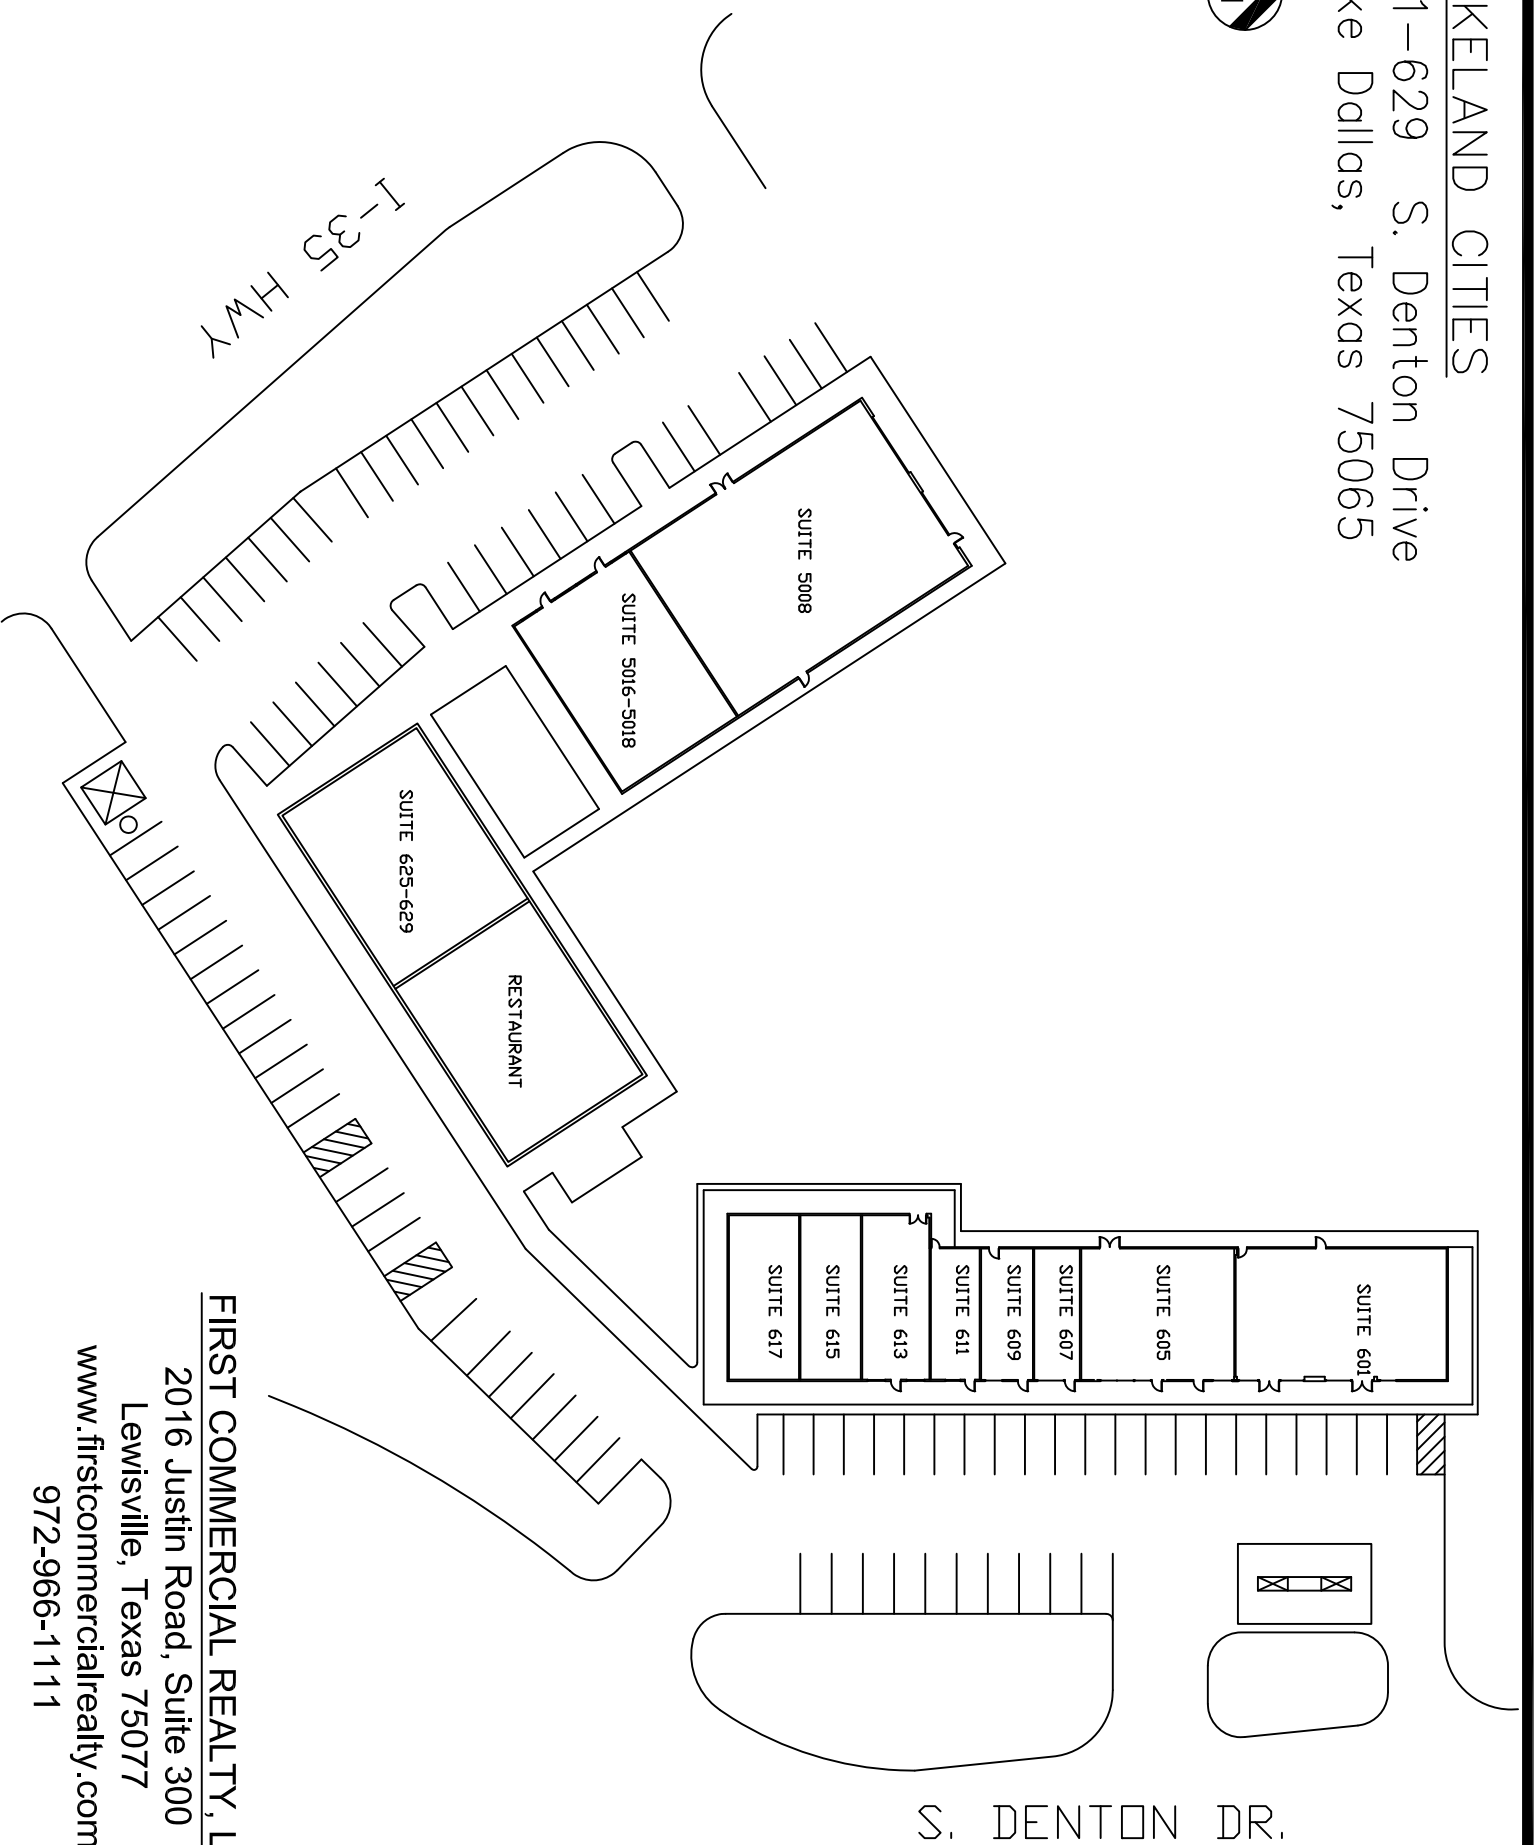

LAKELAND CITIES

601-629 S. Denton Drive  
Lake Dallas, Texas 75065

FIRST COMMERCIAL REALTY, LLC

2016 Justin Road, Suite 300  
Lewisville, Texas 75077  
www.firstcommercialrealty.com  
972-966-1111